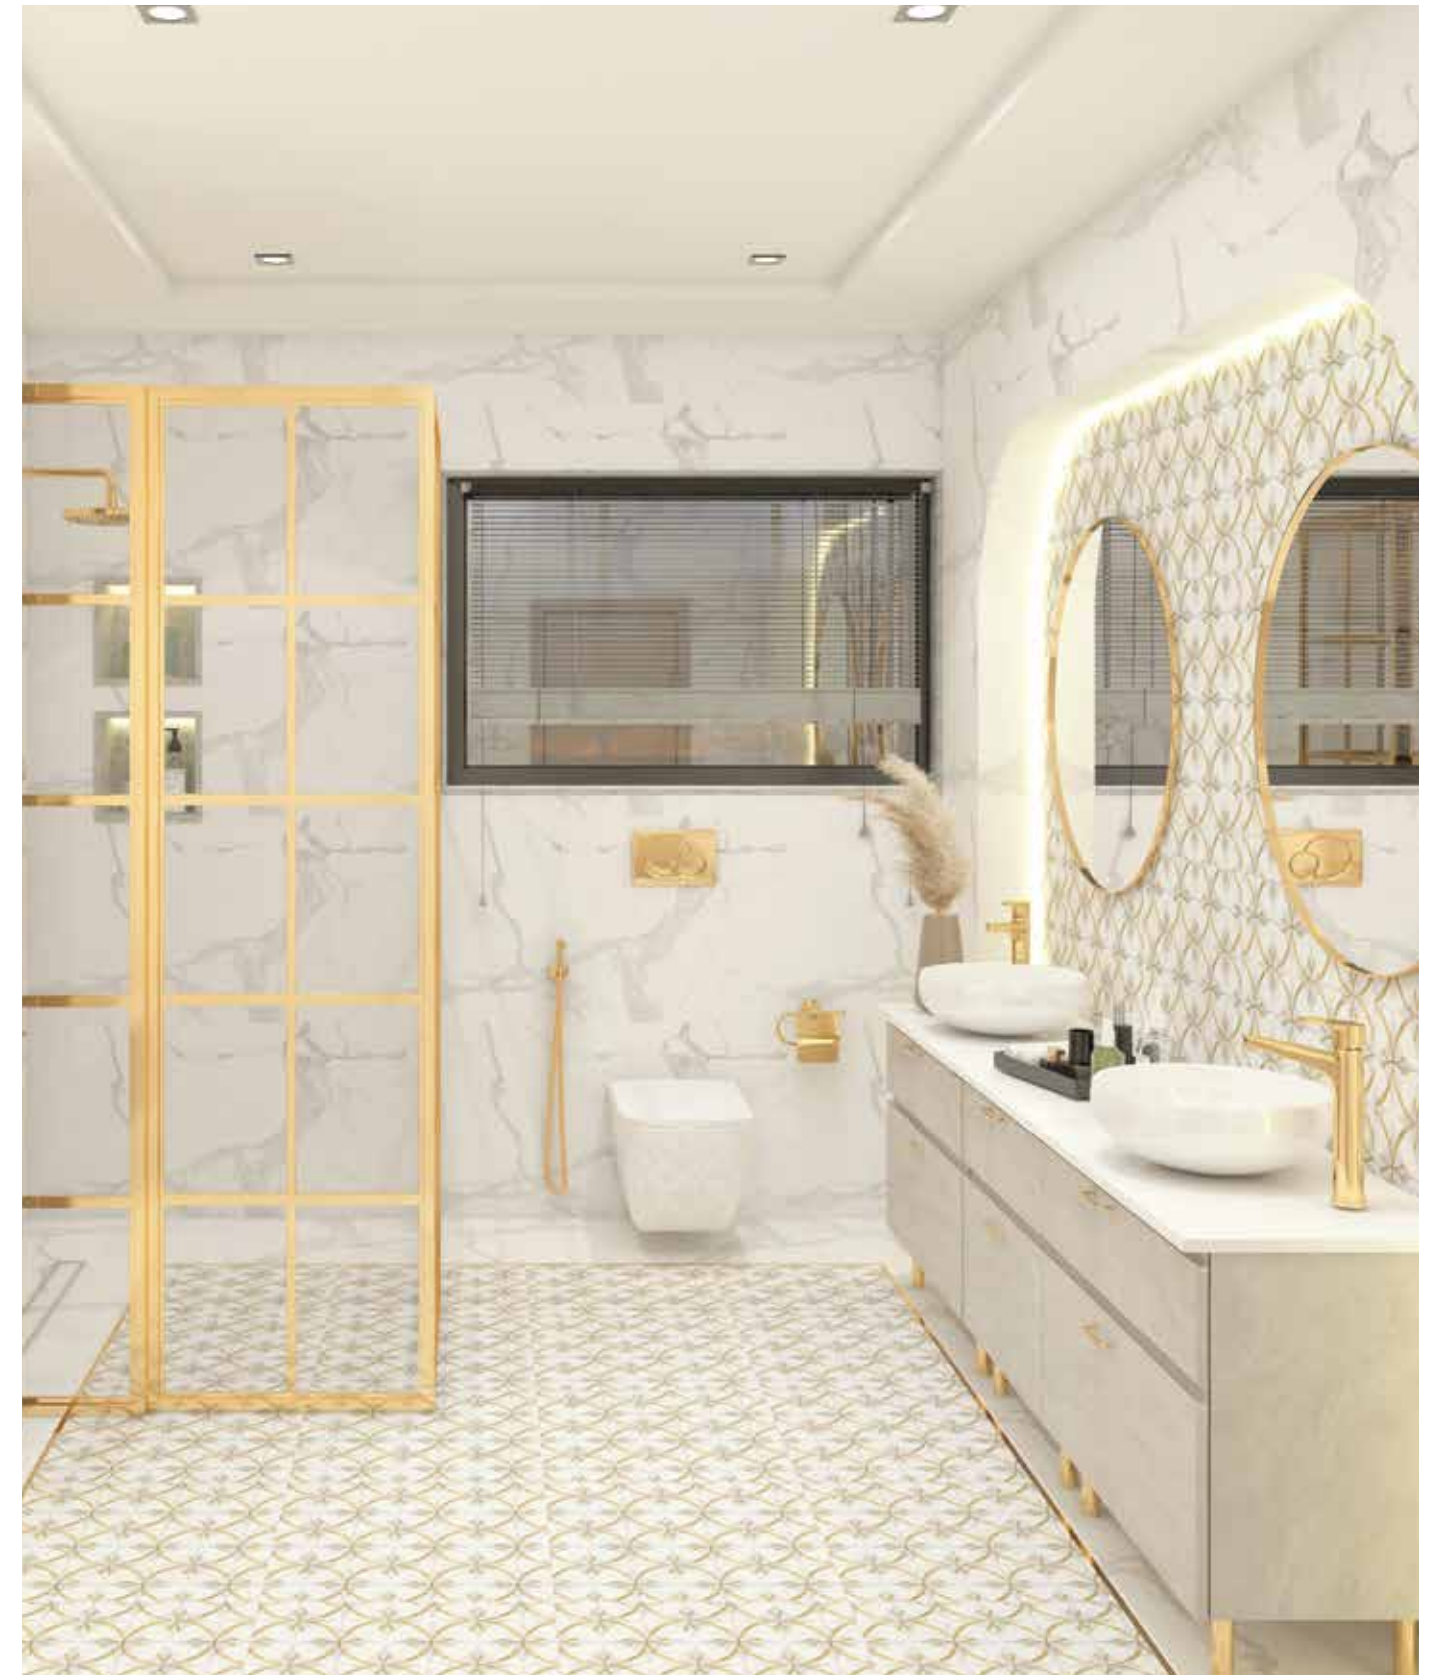

MASTER BATHROOM

03/ Moroccan Whisper

This vintage design is soft sophistication with crisp white walls highlighted by bold gold. Spacious and luxurious in its look and feel, this bathroom never goes out of style. White tones are accented with gold Moroccan tiles, and golden faucets.

BS-FG-01
Gold Square Plate

GDBHTS102
4.5 inch Hand Shower Square

GDMYSP102
Button Spout

GDBHRF101
9 inch OHS Round

GDAC302
Towel Ring

GDSA106N
15 inch RSF Arm Square

Maximus TT-44-X / TT-34-X
Table Top Basin
(610x350x115 mm)