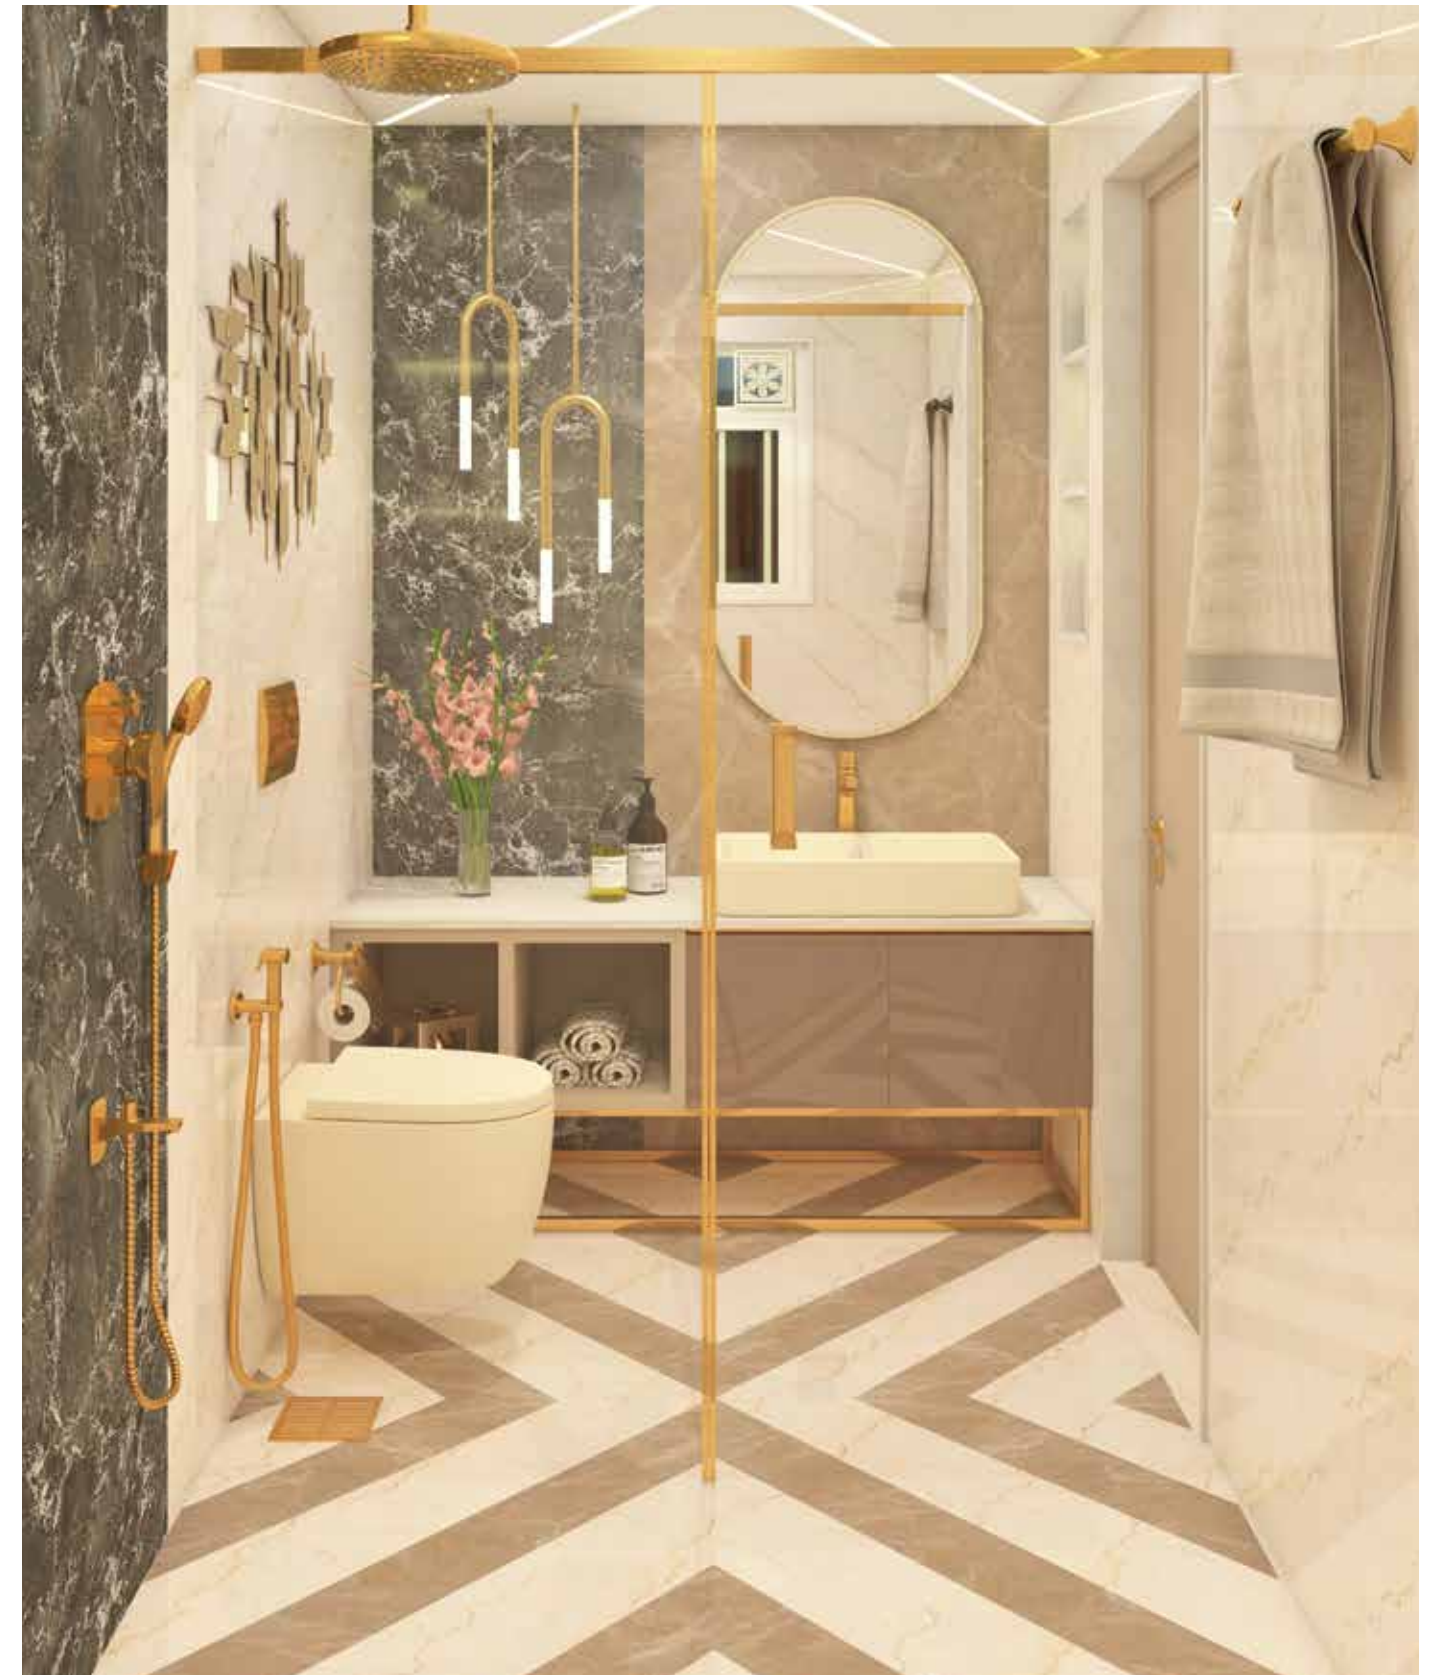

GDSA105N
15 inch RFS Arm Round

BS-FG-01
Gold Square Plate

GDBHRF101
9 inch OHS Round

GDMYSP102
Button Spout

GDC232N
Health Faucet

GDAC301
Towel Rail (61 cm)

GDBHTS101
4.5 inch Hand Shower

TT-73-BGE
Table Top Rectangle Large
(610x345x110 mm)