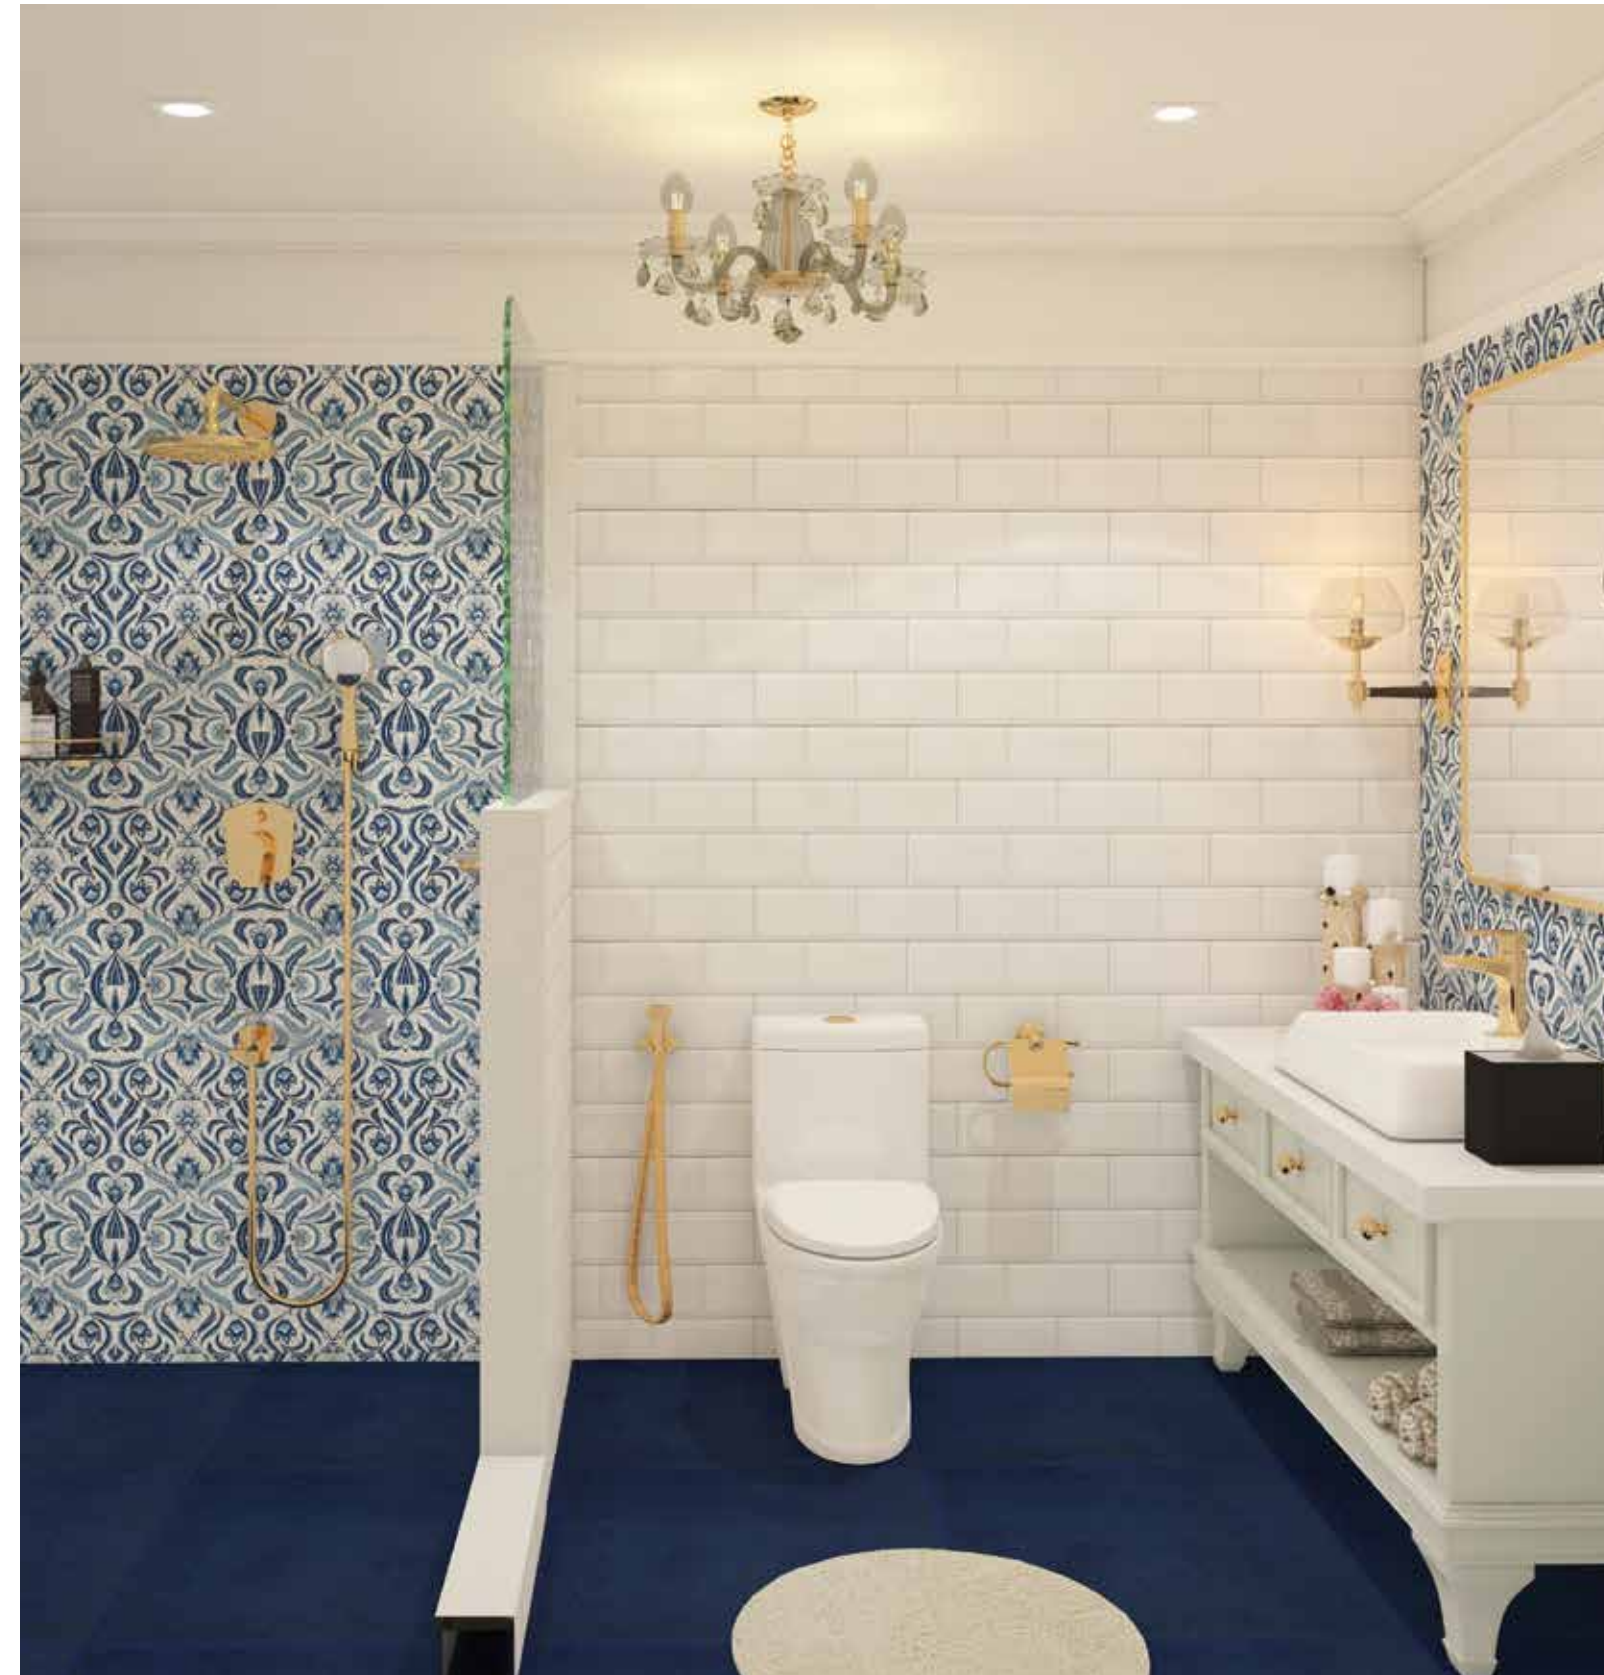

BS-FG-01
Gold Square Plate

GDBHTS102
4.5 inch Hand Shower Square

GDMYSP102
Button Spout

GDBHRF101
9 inch OHS Round

GDAC302
Towel Ring

GDSA106N
15 inch RSF Arm Square

Maximus TT-44-X / TT-34-X
Table Top Basin
(610x350x115 mm)

GDC232N
Health Faucet

04/ *Victorian Blues*

A twist on the vintage theme, this design uses Victorian style printed tiles in blue, which continue into the vanity. A Victorian chandelier and side lamps on the mirror enhance the artful styling. The moulding on the ceiling are reminiscent of the era while white subway tiles balance the look. Golden CP fittings and white sanitary ware team up to complete the experience.

Immerse TT-24-X
Table Top Basin
(610x410x110)

RSTS202
Hand Shower with 1.5m Flexible Hose
and Turnable Hook (130 mm diameter)
3 Flow: Normal, Massage and
Normal + Massage

PERH101N
Robe Hook
New

Subtle perfection