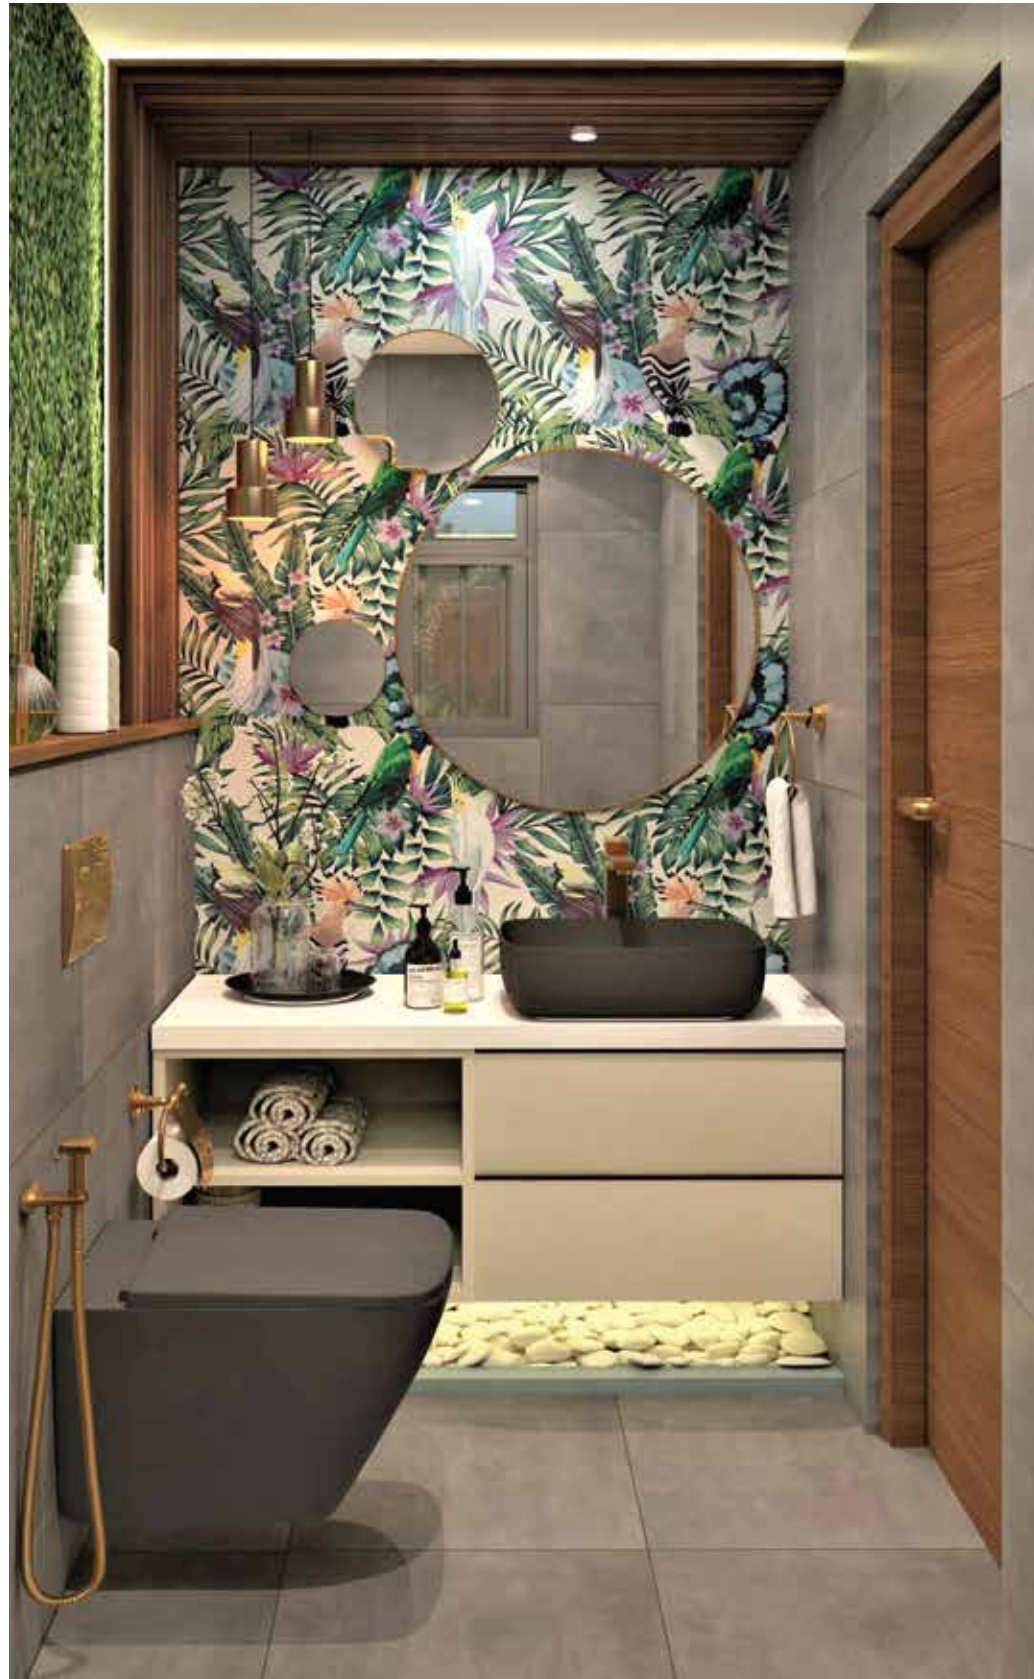

GDMYBM102
Single Lever Basin Mixer Extended

AC-706
Toilet Paper Holder

GDC232N
Health Faucet

BS-FG-01
French Gold Square Plate

GDBHRF101
9 inch OHS Round

GDSA105N
15 inch RFS Arm Round

GDAC302
Towel Ring

GDMYDV111U
Diverter Upper HF Push