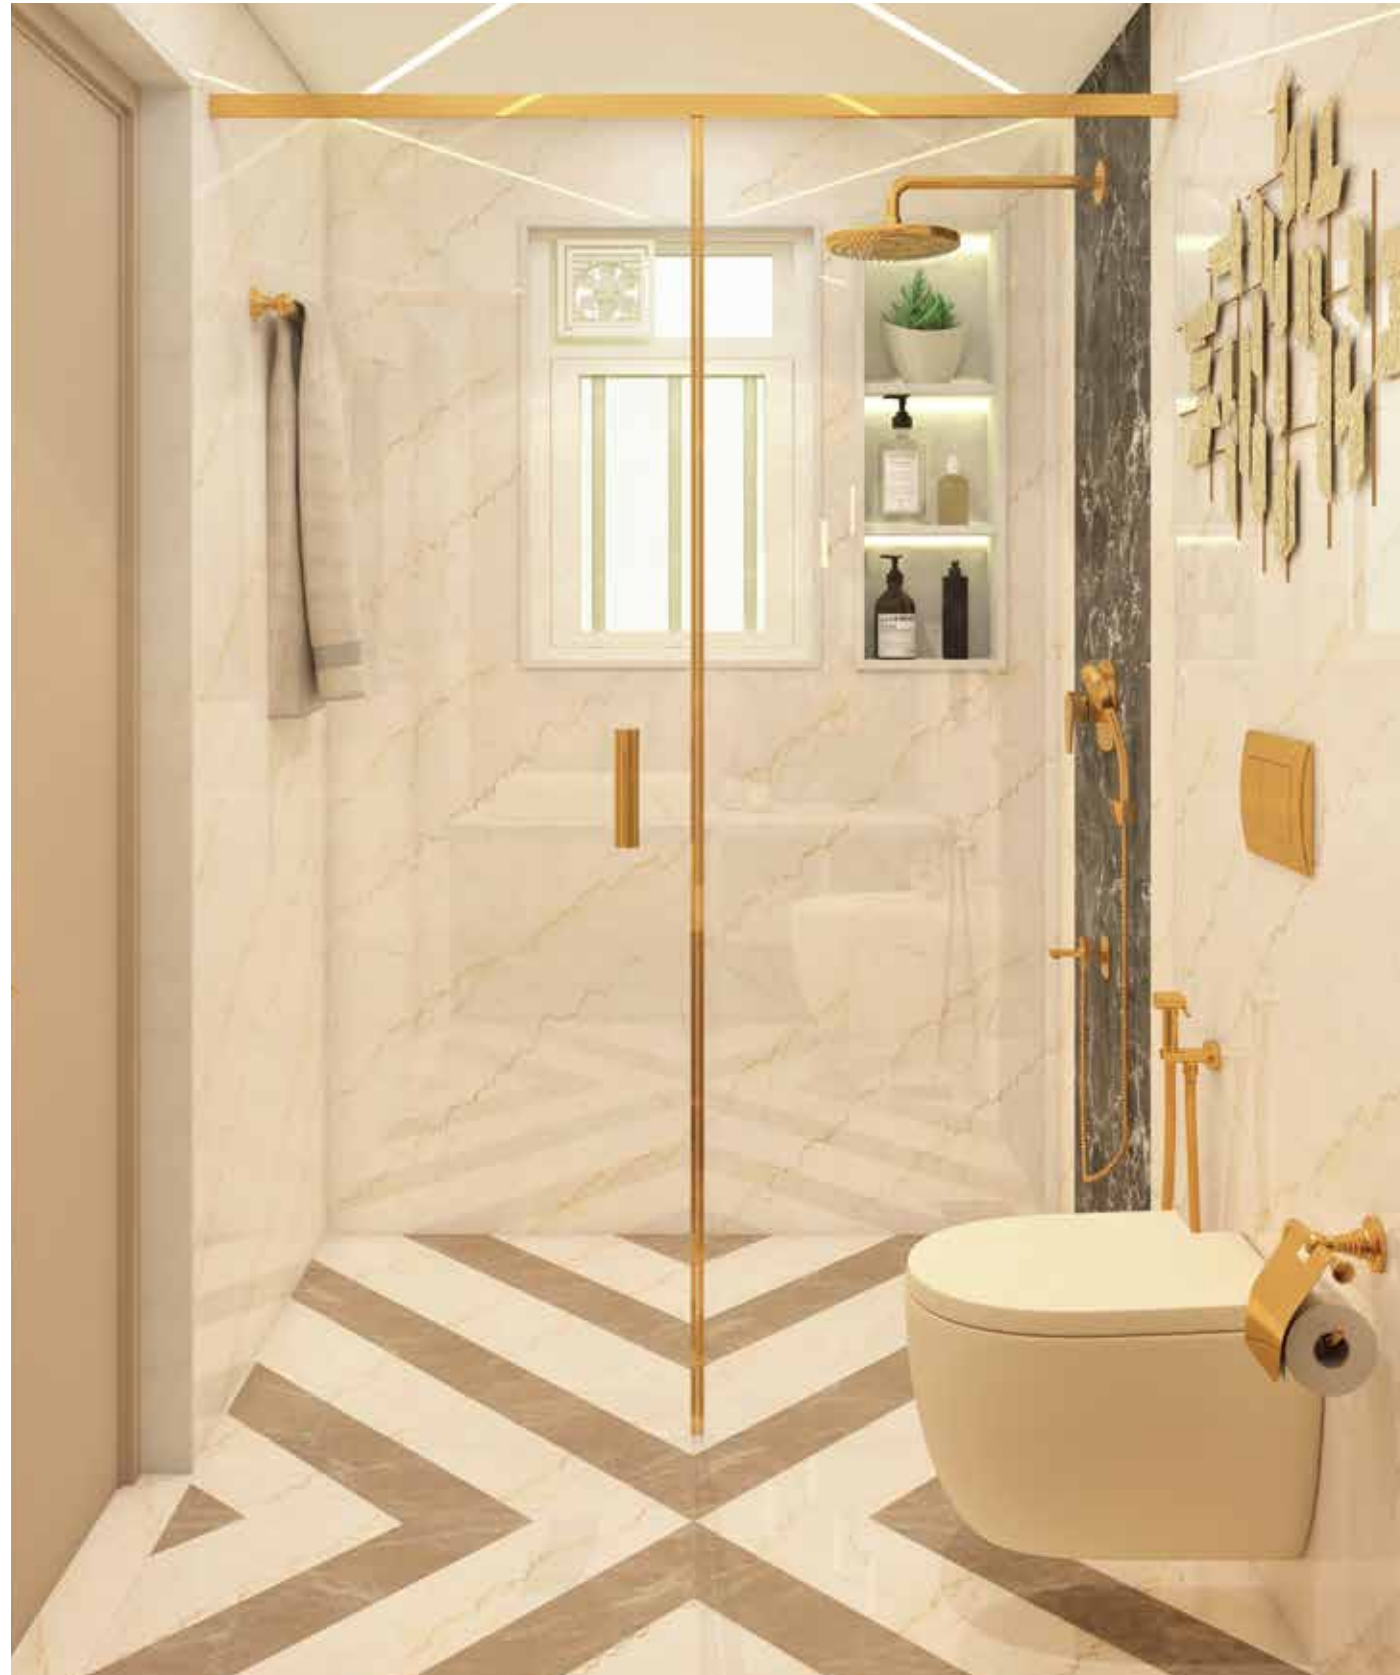

GDSA105N
15 inch RFS Arm Round

BS-FG-01
Gold Square Plate

GDBHRF101
9 inch OHS Round

GDMYSP102
Button Spout

GDC232N
Health Faucet

GDAC301
Towel Rail (61 cm)

GDBHTS101
4.5 inch Hand Shower

TT-73-BGE
Table Top Rectangle Large
(610x345x110 mm)