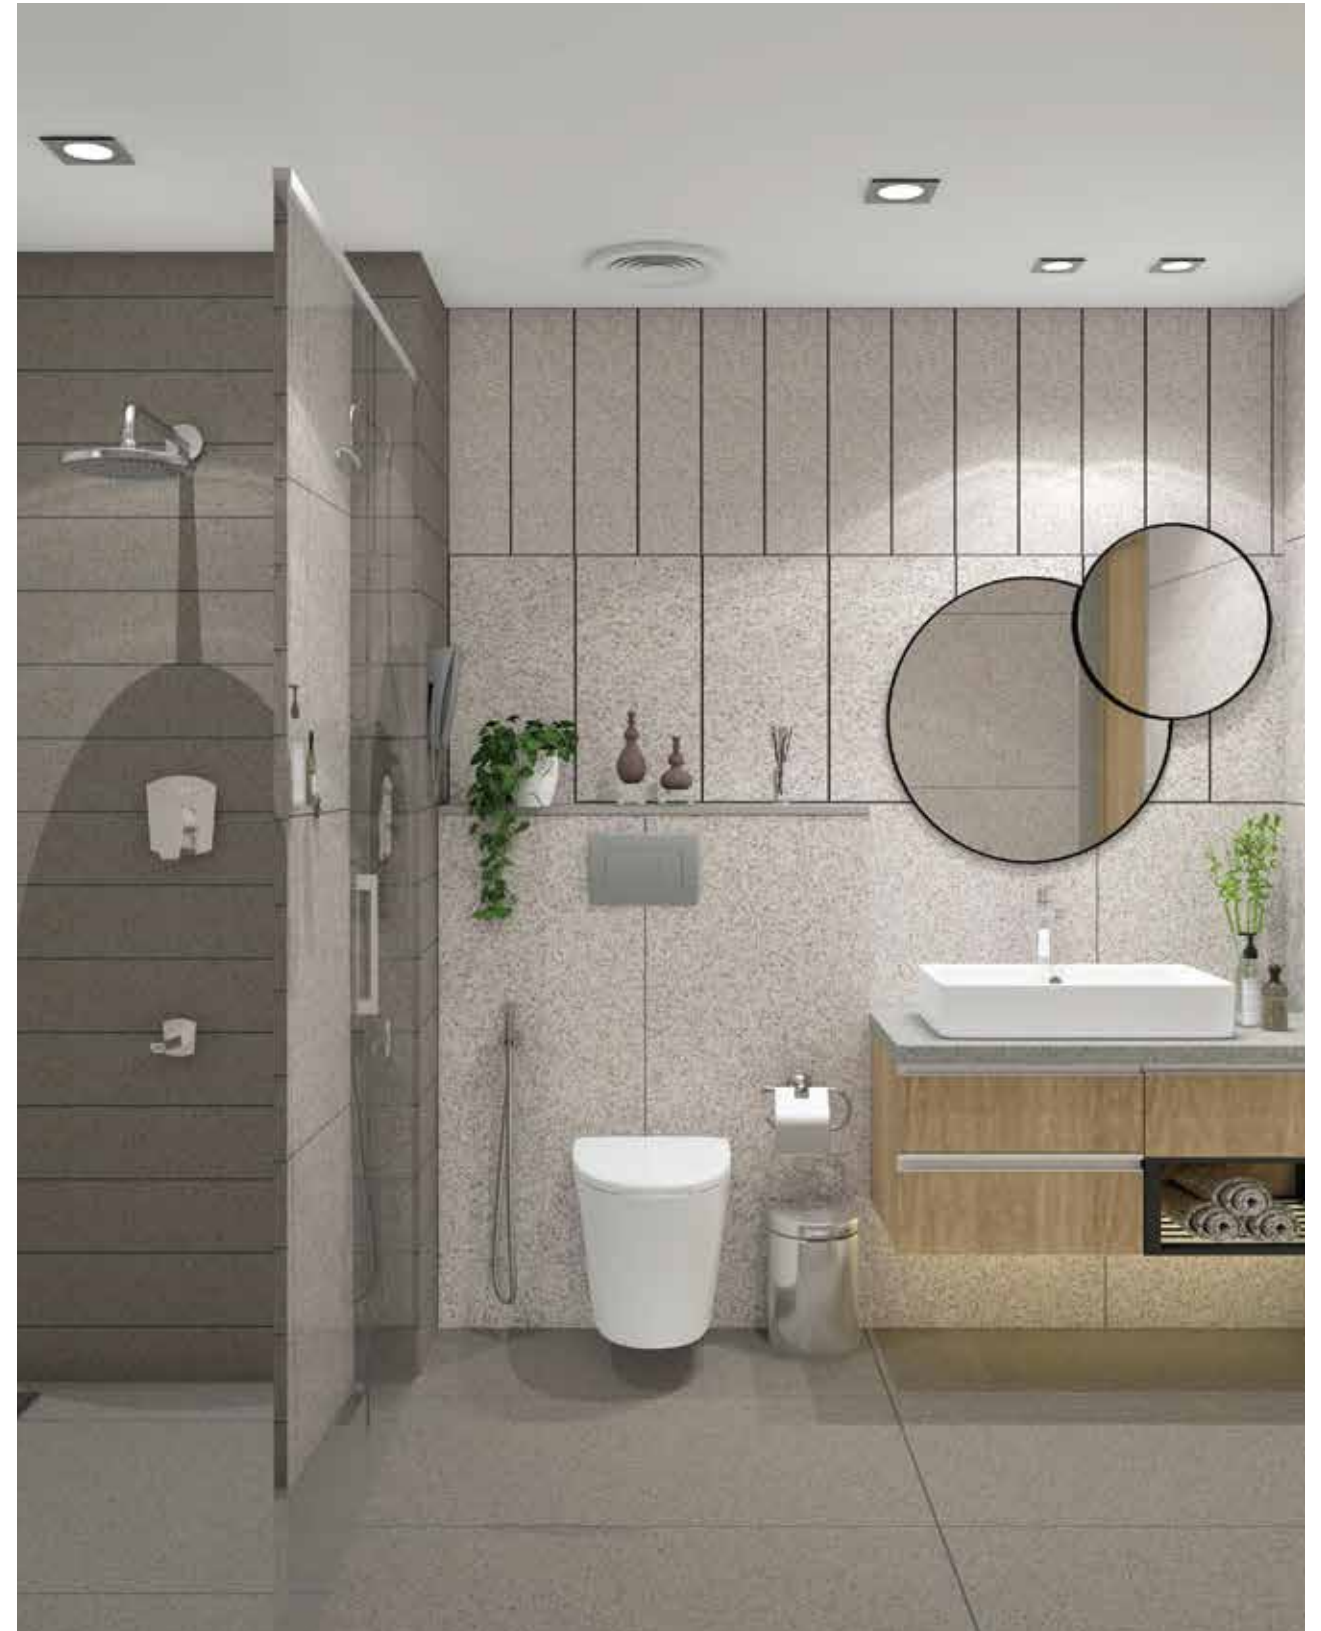

06 / *Salt & Pepper*

This bathroom is a welcome break from the clutter with its easy going neutrality. Salt and pepper tiles differentiate the space, and strip pattern tile in the dry area add an element of interest. The vanity holds a smart cubicle with a cluster of drawers, and light wood

accents compliment the furniture. The spotlight of the space however, is the overlapping mirror.