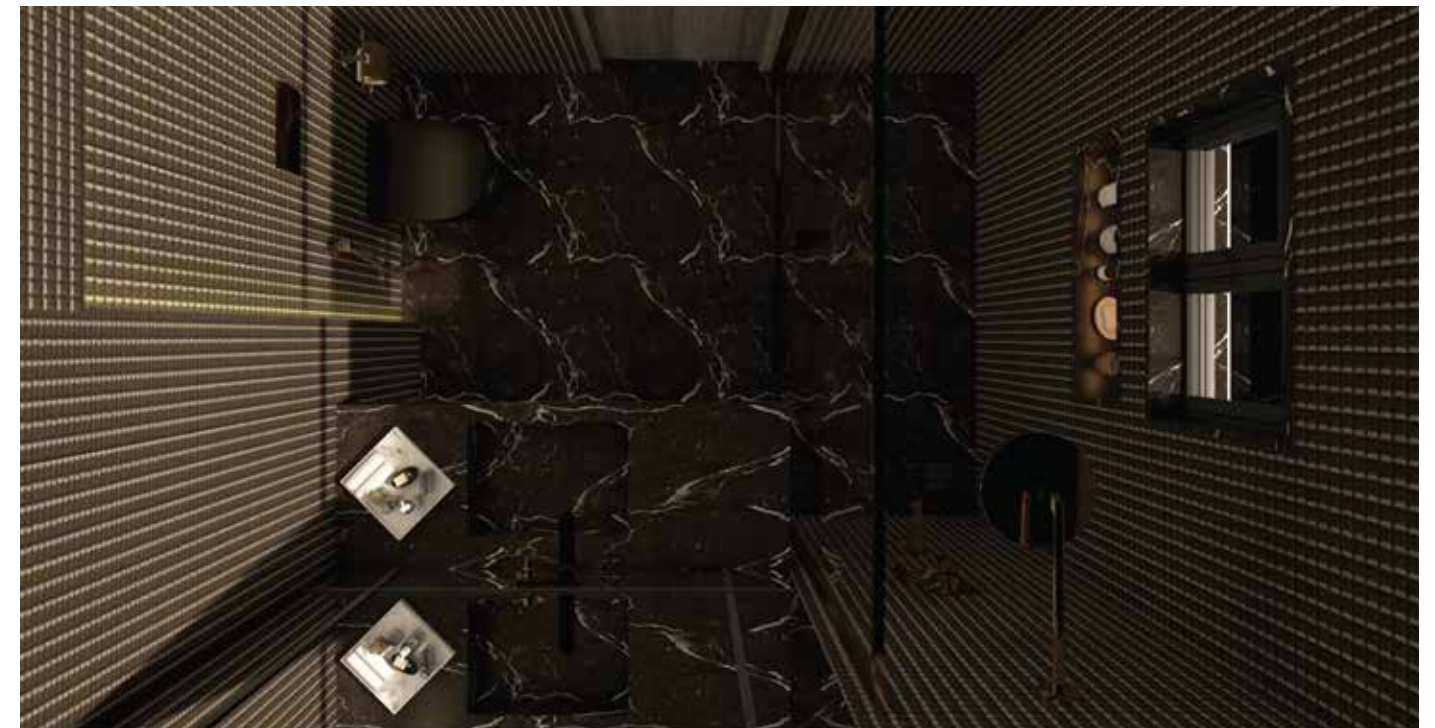

WH-92-BLK
Wall Mounted Closet - Glossy Black

GDAC302
Towel Ring

GDBHTS101
4,5 inch Hand Shower

SENIOR BATHROOM

03/ *Grey Grace*

Customised with features for security, this senior bathroom is minimalist yet aesthetically elegant with onyx tiles across the floor and walls.