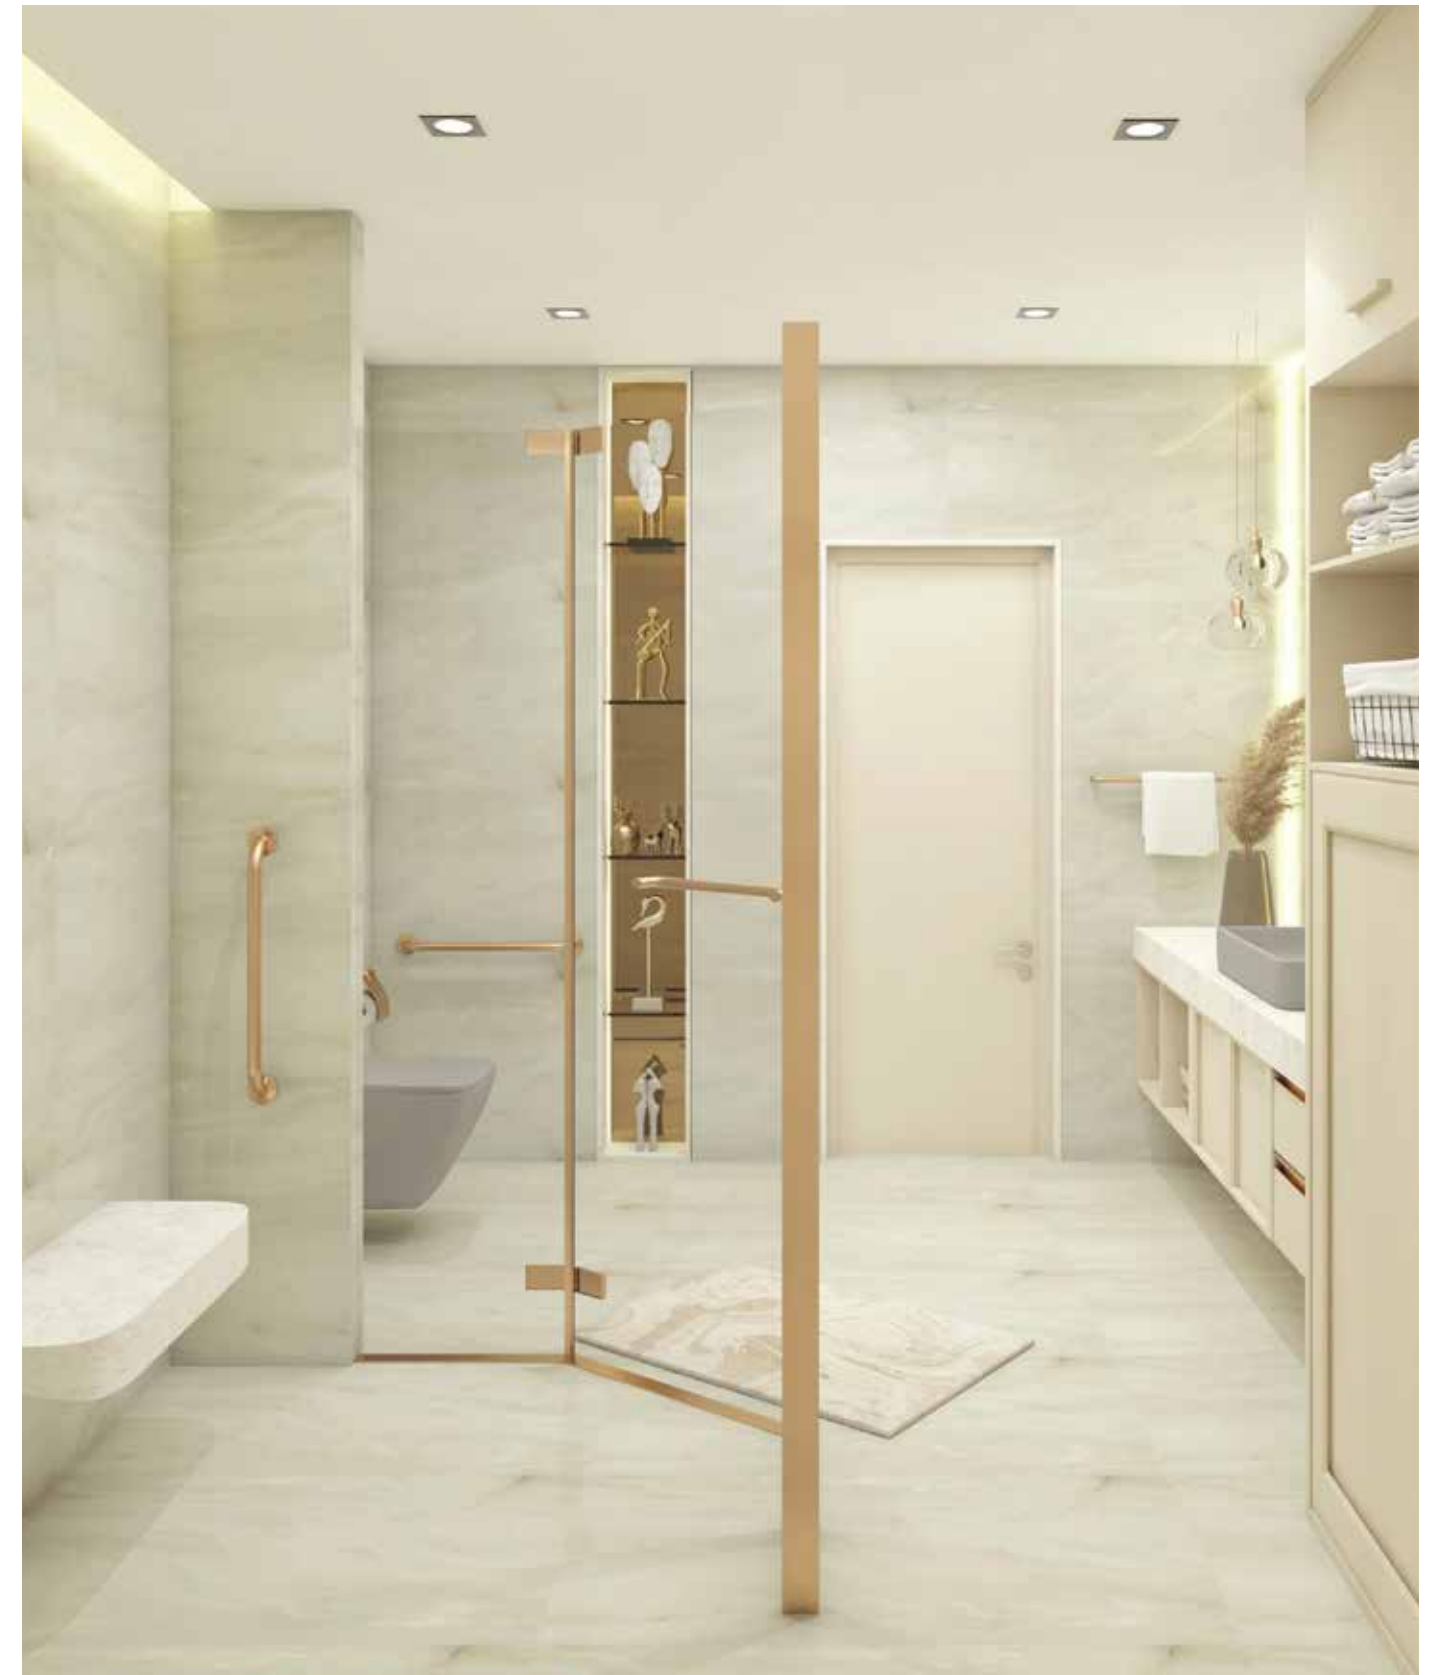

WH-92-BLK
Wall Mounted Closet - Glossy Black

GDAC302
Towel Ring

GDBHTS101
4,5 inch Hand Shower

SENIOR BATHROOM

03/ *Grey Grace*

Customised with features for security, this senior bathroom is minimalist yet aesthetically elegant with onyx tiles across the floor and walls.

ONICE PERSIANO
SIZE: 1200x600 mm

ULTIMA
BEIGE QUARTZ

ANTI SLIP
FLOOR MAT

MIRROR
2350x2550 mm

RGALBM102
Single Lever Basin Mixer Extended

GDAC306
Toilet Paper Holder

RGSA105N
15 inch RFS Arm Round

BS-RG-01
Rose Gold Square Plate

RGBHRF101
9 inch OHS Round

RGALDV111U
Upper SLCD HF Push

RGBHTS101
4,5 inch Hand Shower Round

RGAC302
Towel Ring

PETW101
Single Towel Bar

WH-70-GRE
Wall Hung Rimless
(530x370x360 mm)

TT-73-GRE
Table Top Rectangle
(610x345x110 mm)