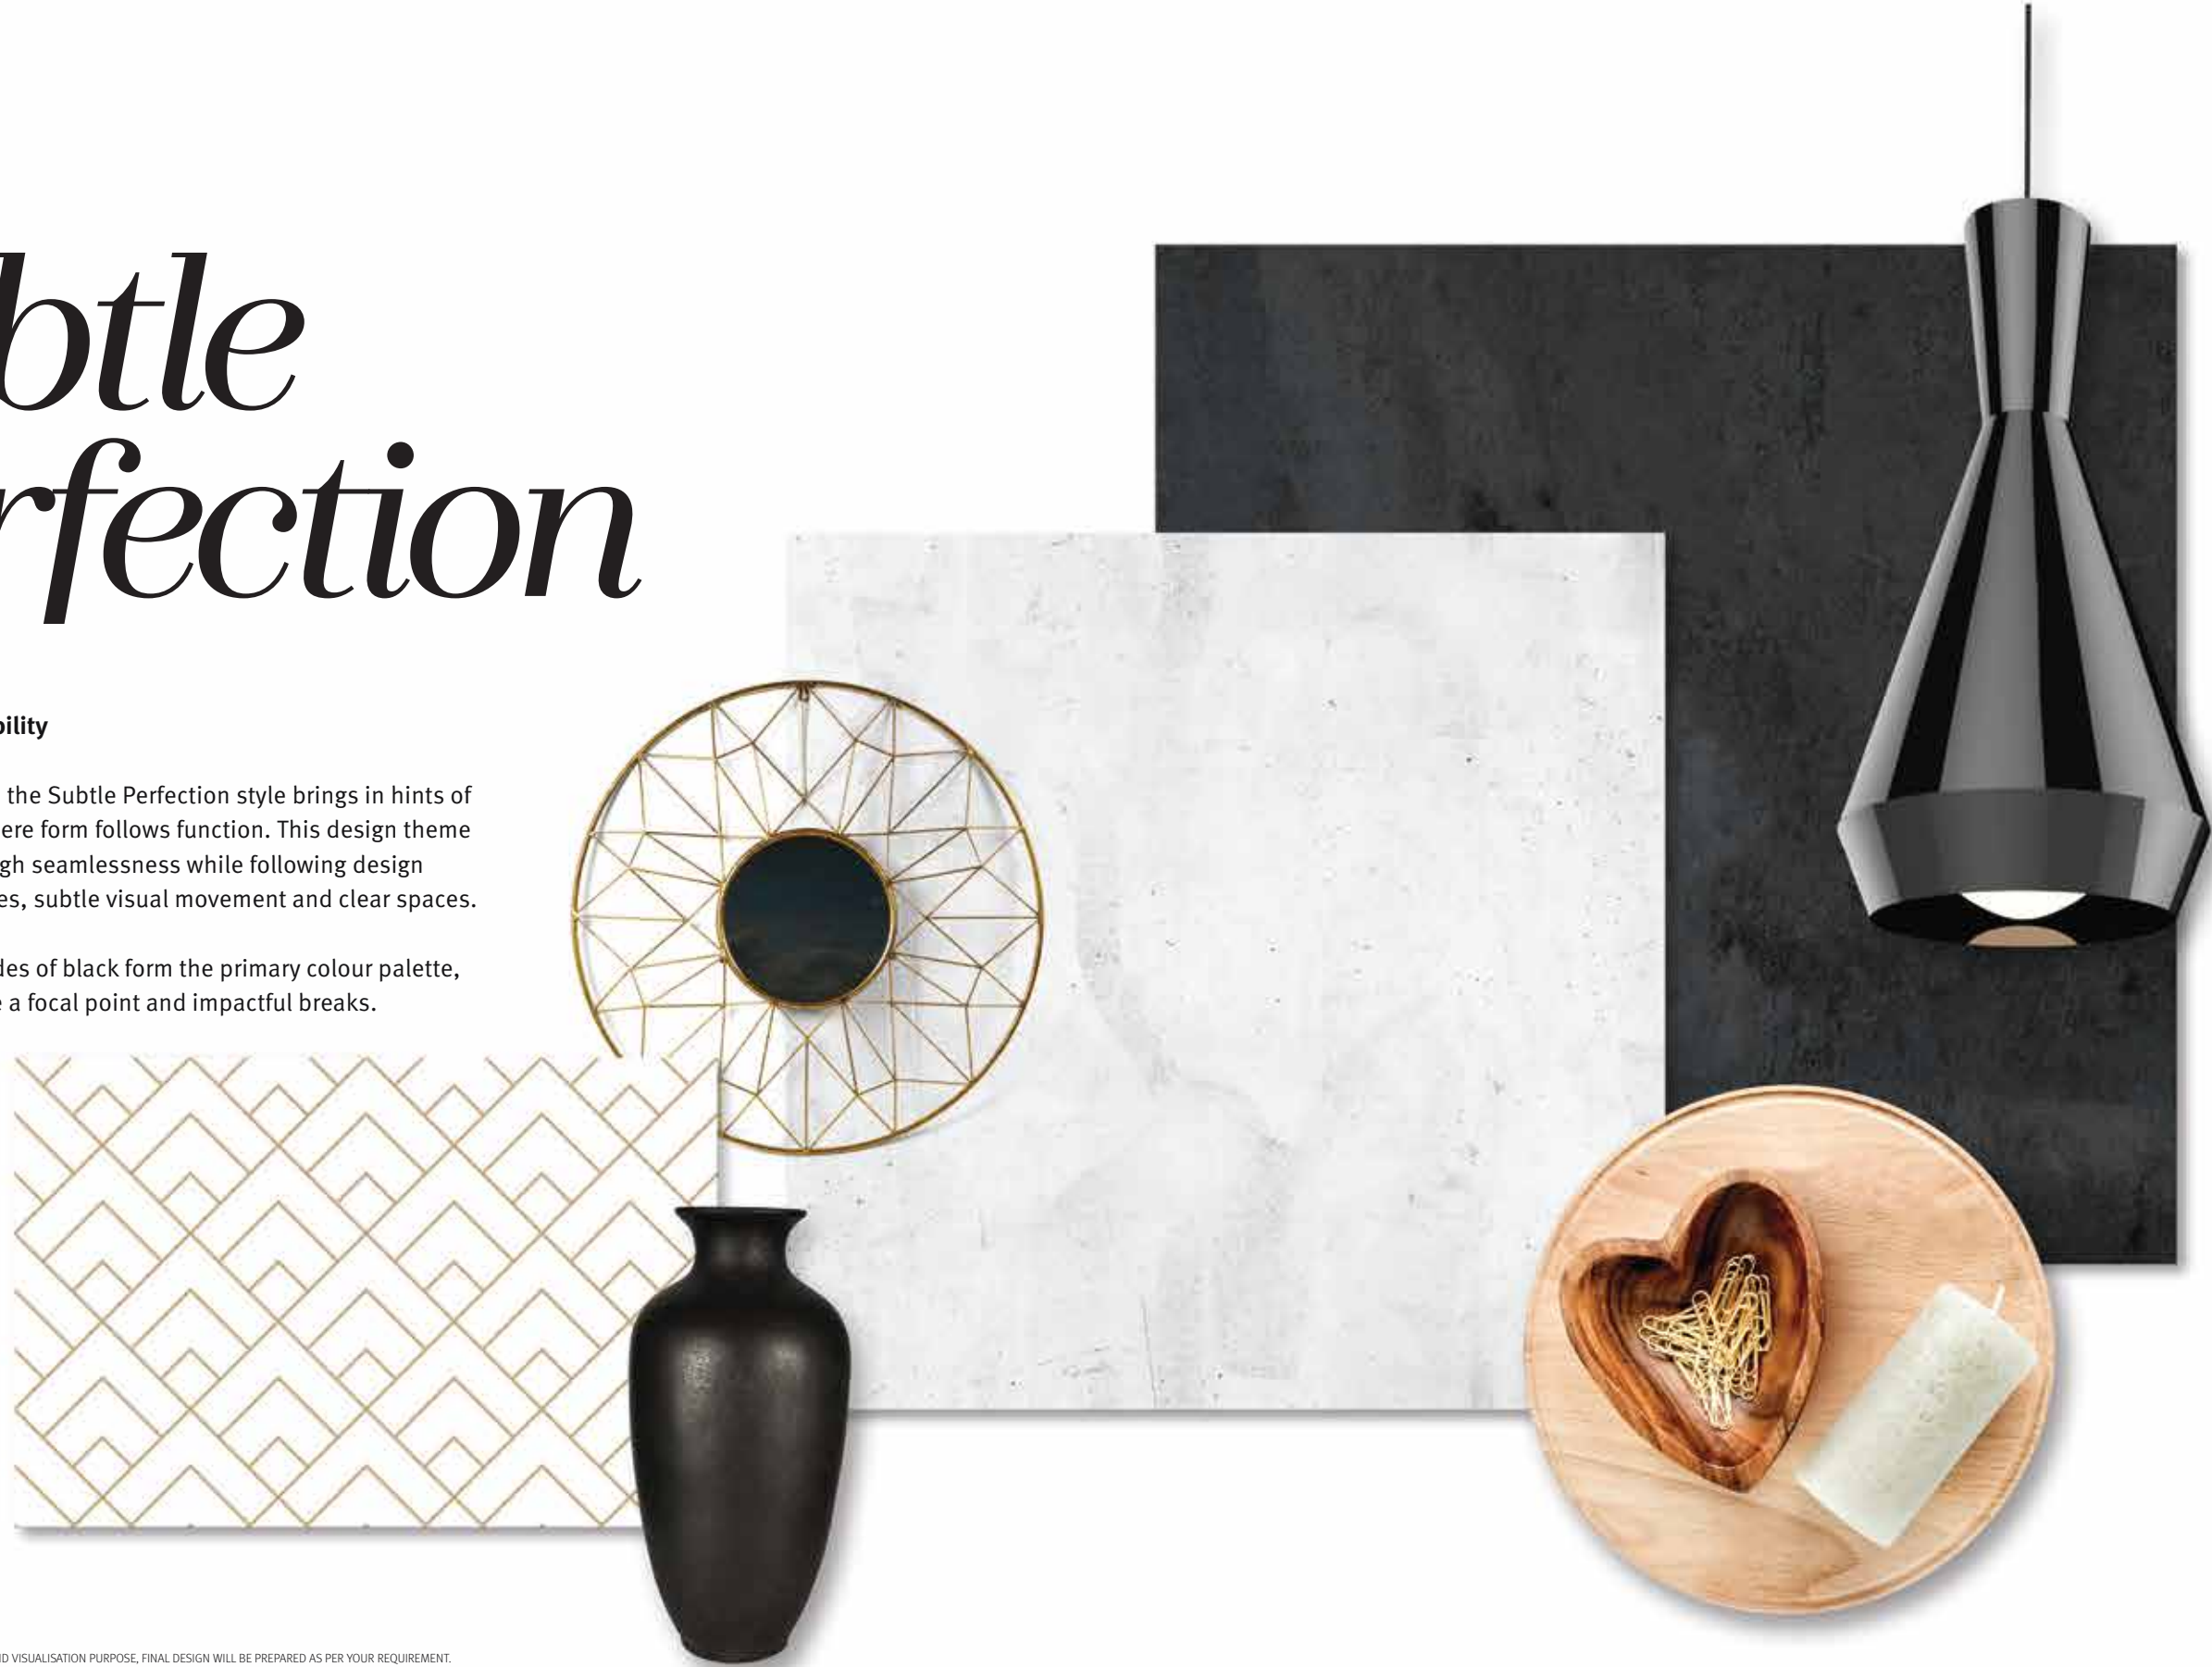

Subtle perfection

Sensuality meets sensibility

Inspired by less is more, the Subtle Perfection style brings in hints of modern minimalism, where form follows function. This design theme creates sensuality through seamlessness while following design sensibilities of clean lines, subtle visual movement and clear spaces.

Whites, beiges and shades of black form the primary colour palette, using accents to provide a focal point and impactful breaks.

NOTE: PRESENTED DESIGNS ARE FOR INSPIRATION AND VISUALISATION PURPOSE. FINAL DESIGN WILL BE PREPARED AS PER YOUR REQUIREMENT.