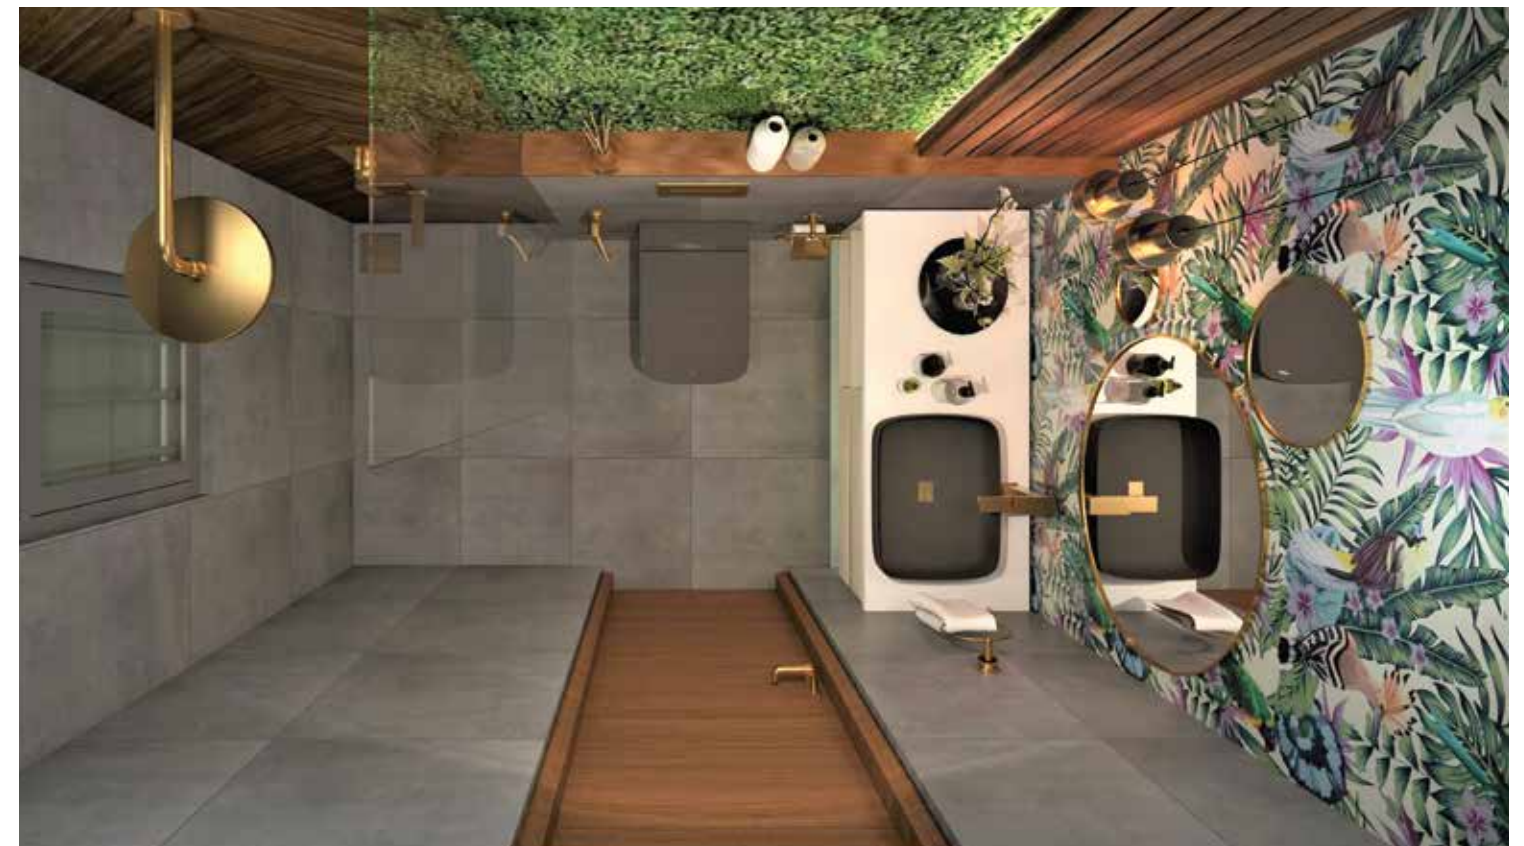

GDMYSP101
Plain Spout

TT-72-BLK
Table Top Rectangular
(500x400x135 mm)

WH-70-BLK
Wall Hung Rimless
(530x370x36 mm)

04/ *Forest Grove*

his intimate Sanctuary design uses close-to-nature colours and textures. Like natural slate stone tiles in the dry area as a highlighter, and leafy tiles to give the wet area a forest look.