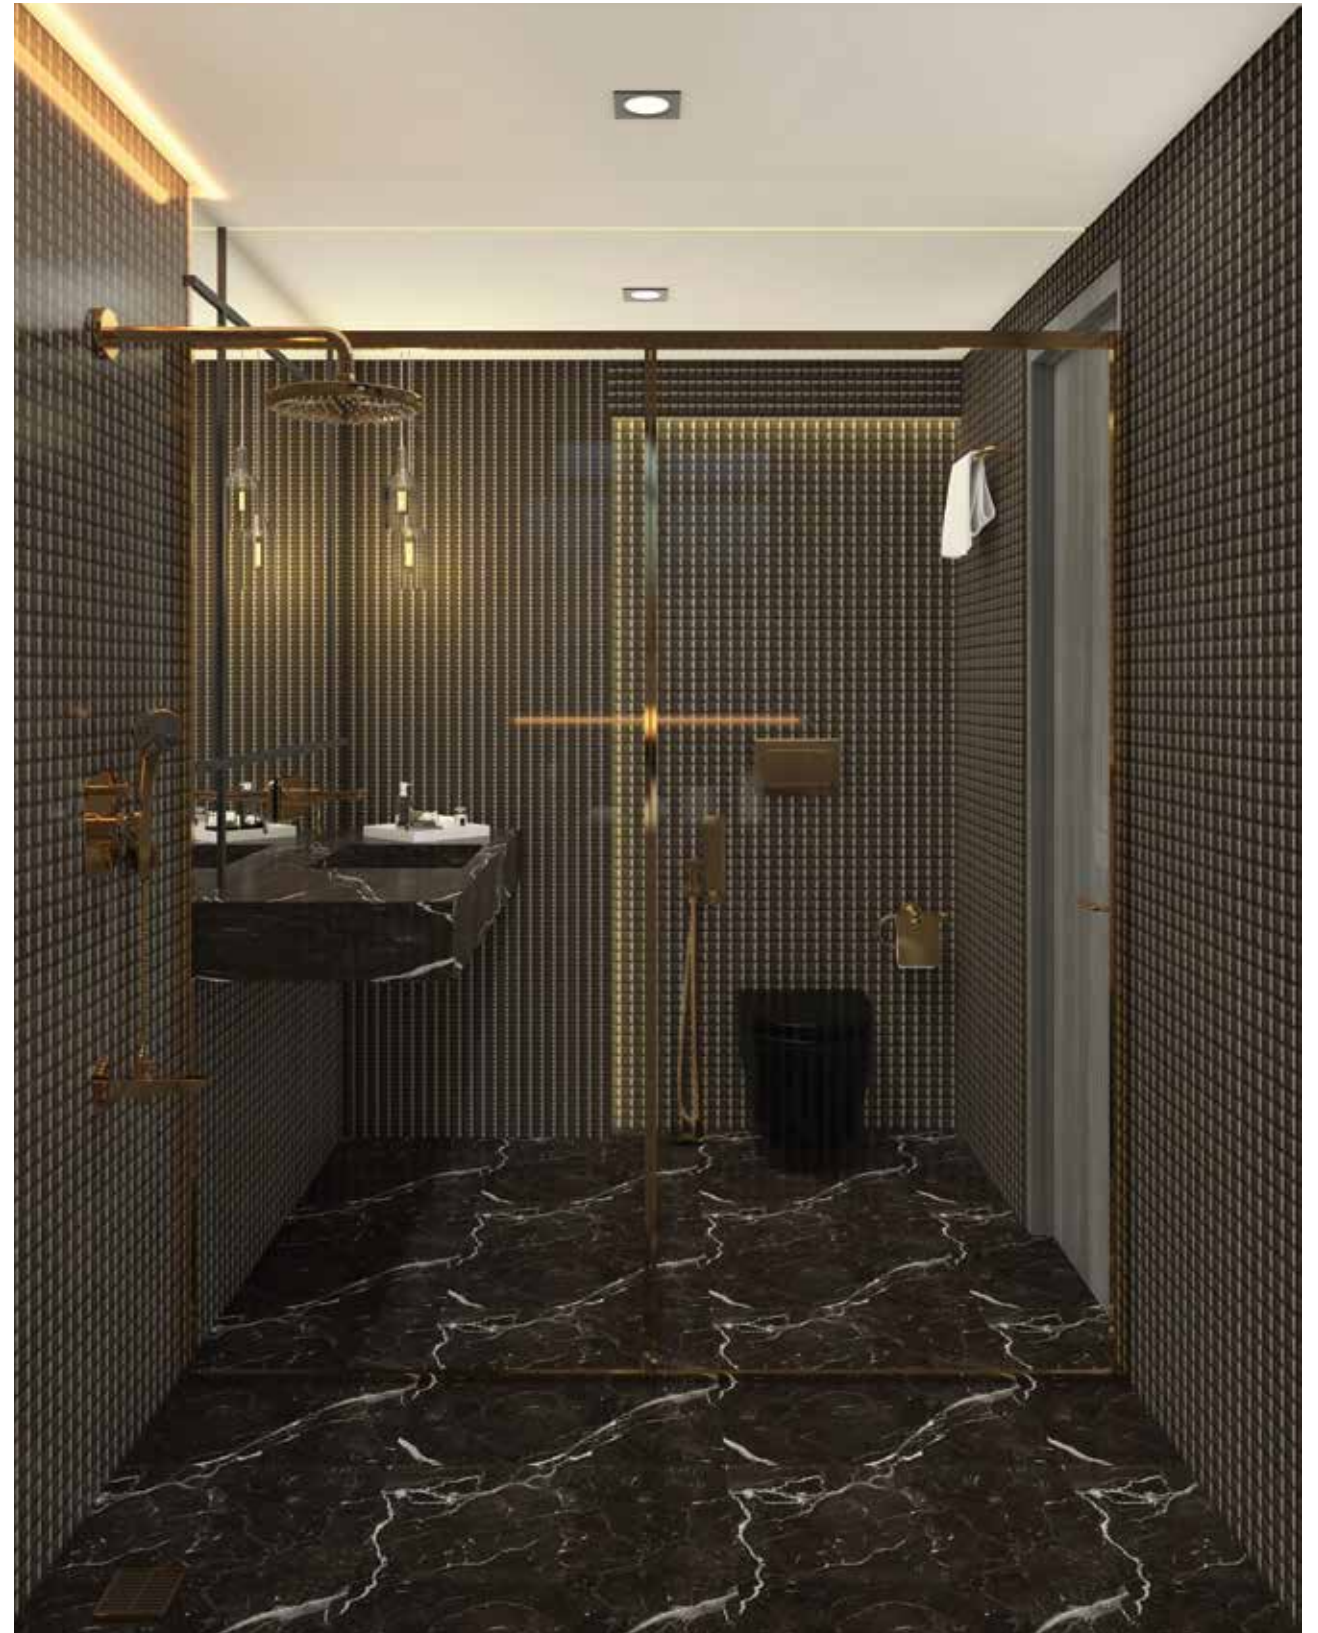

MBBHRF101
9 inch OHS Round

MBSA105N
15 inch RFS Arm Round

MBBHTS101
4,5 inch Hand Shower Round

MBAC302
Towel Ring

PETW101
Single Towel Bar

WH-92-BLK
Wall Mounted Closet - Glossy Black

Immerse UC-23-X
Under Counter Basin
(535x430x185)

MBC232N
Health Faucet Matt Black

02/ *Bold Coal*

This slick bathroom in black marble uses glossy pixelated tiles for a premium, yet sustainable finish. Warm LED strip lighting accentuates its muted, single tone while light grey, wooden-look laminate merges with subtlety.

The integral washbasin becomes a statement, highlighted with gold CP fittings and black sanitary ware that continue through the space to tie elements together.

CUBOS PIXALITE NERO
SIZE: 450x300 mm

NON ENIGMA WOOD WENGE
SIZE: 1200x600 mm