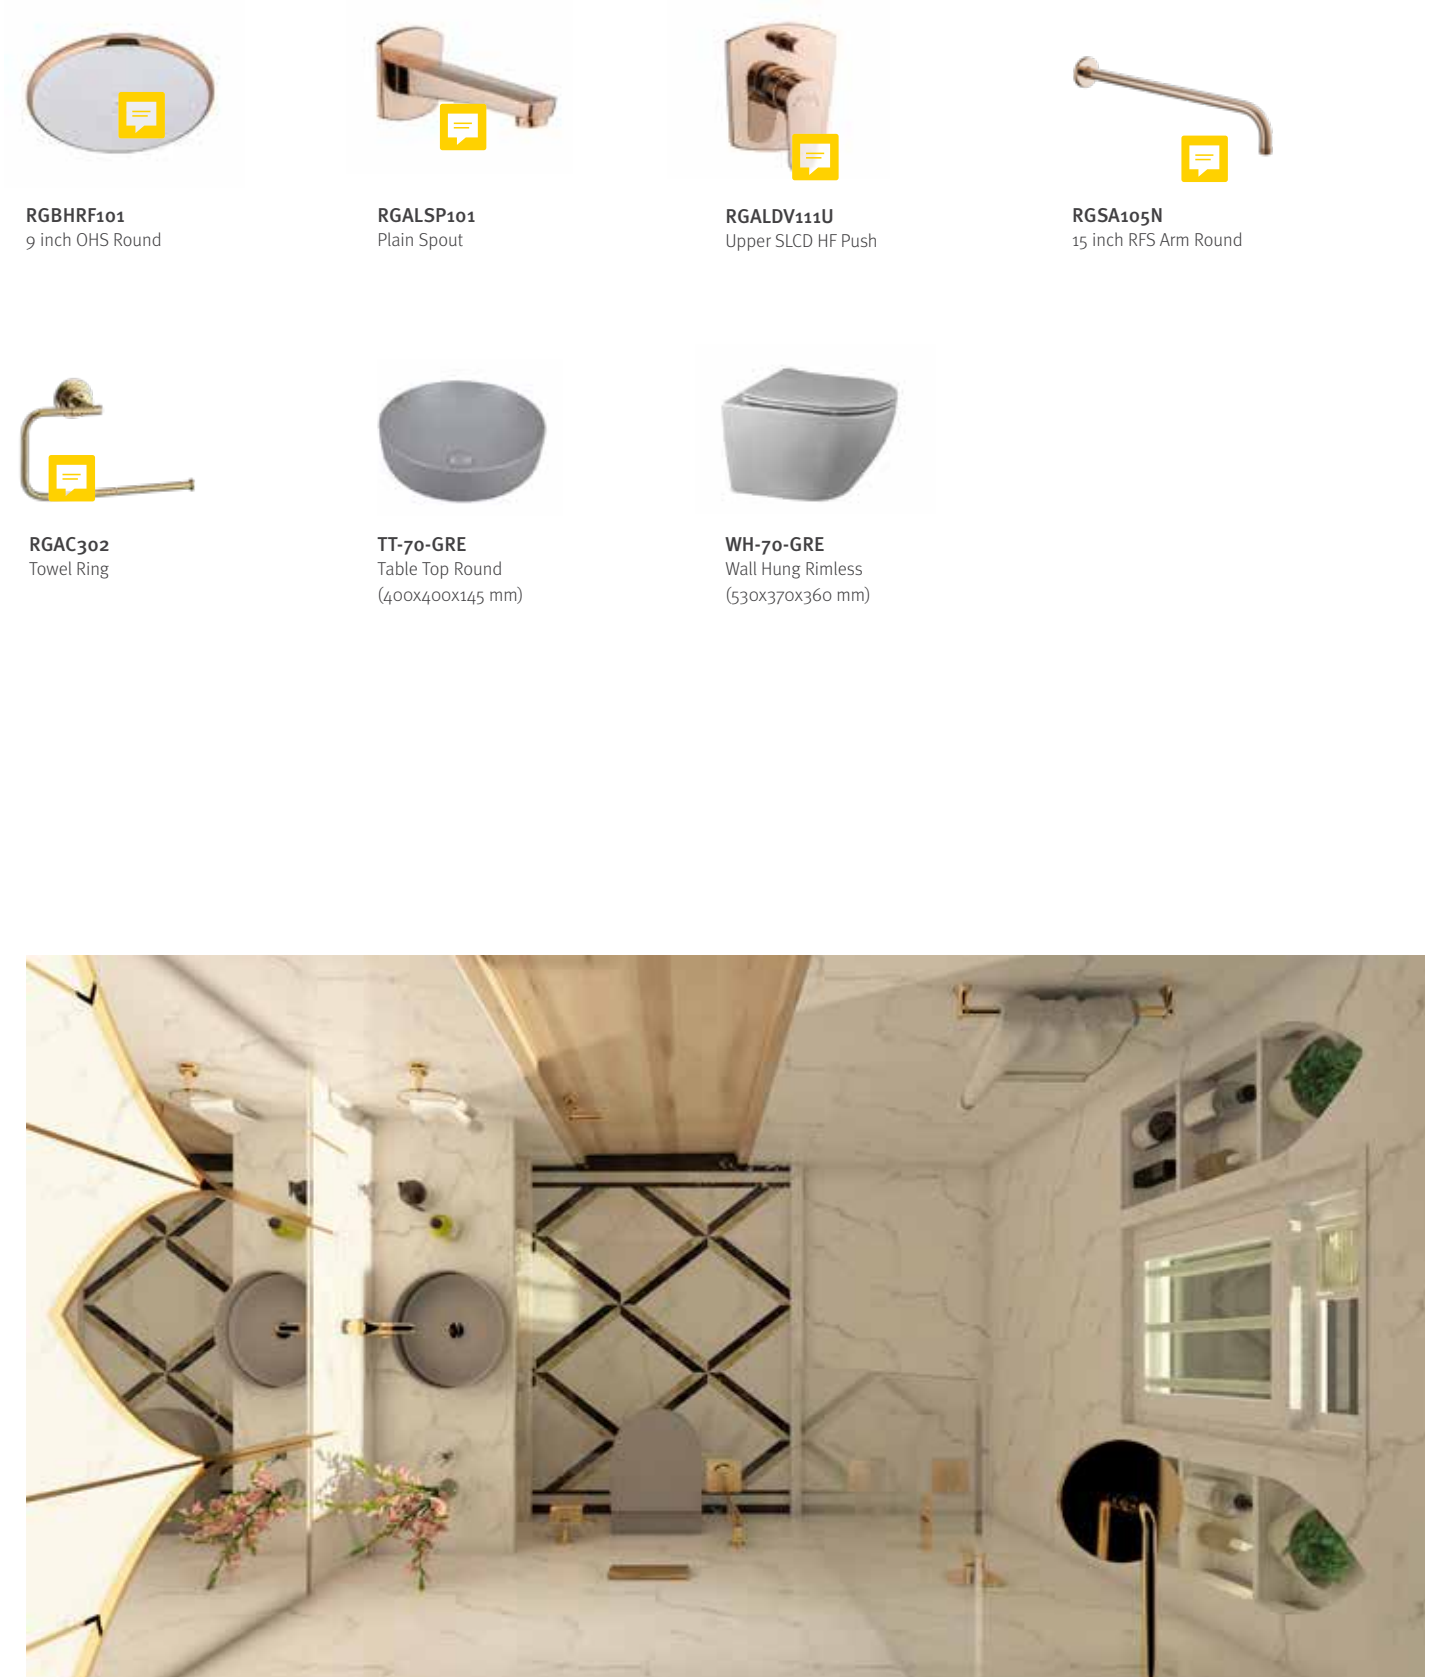

NUEVA BLATIC BLACK
SIZE: 600x600 mm

ACACIA 706
SIZE: 1200X600 mm

ALVIS MATT
SIZE: 600x600 mm

WHITE
MARBLE

RGALBM102
Single Lever Basin Mixer Extended

GD-AC-306
Toilet Paper Holder

RGC232N
Health Faucet

BS-RG-01
Rose Gold Square Plate