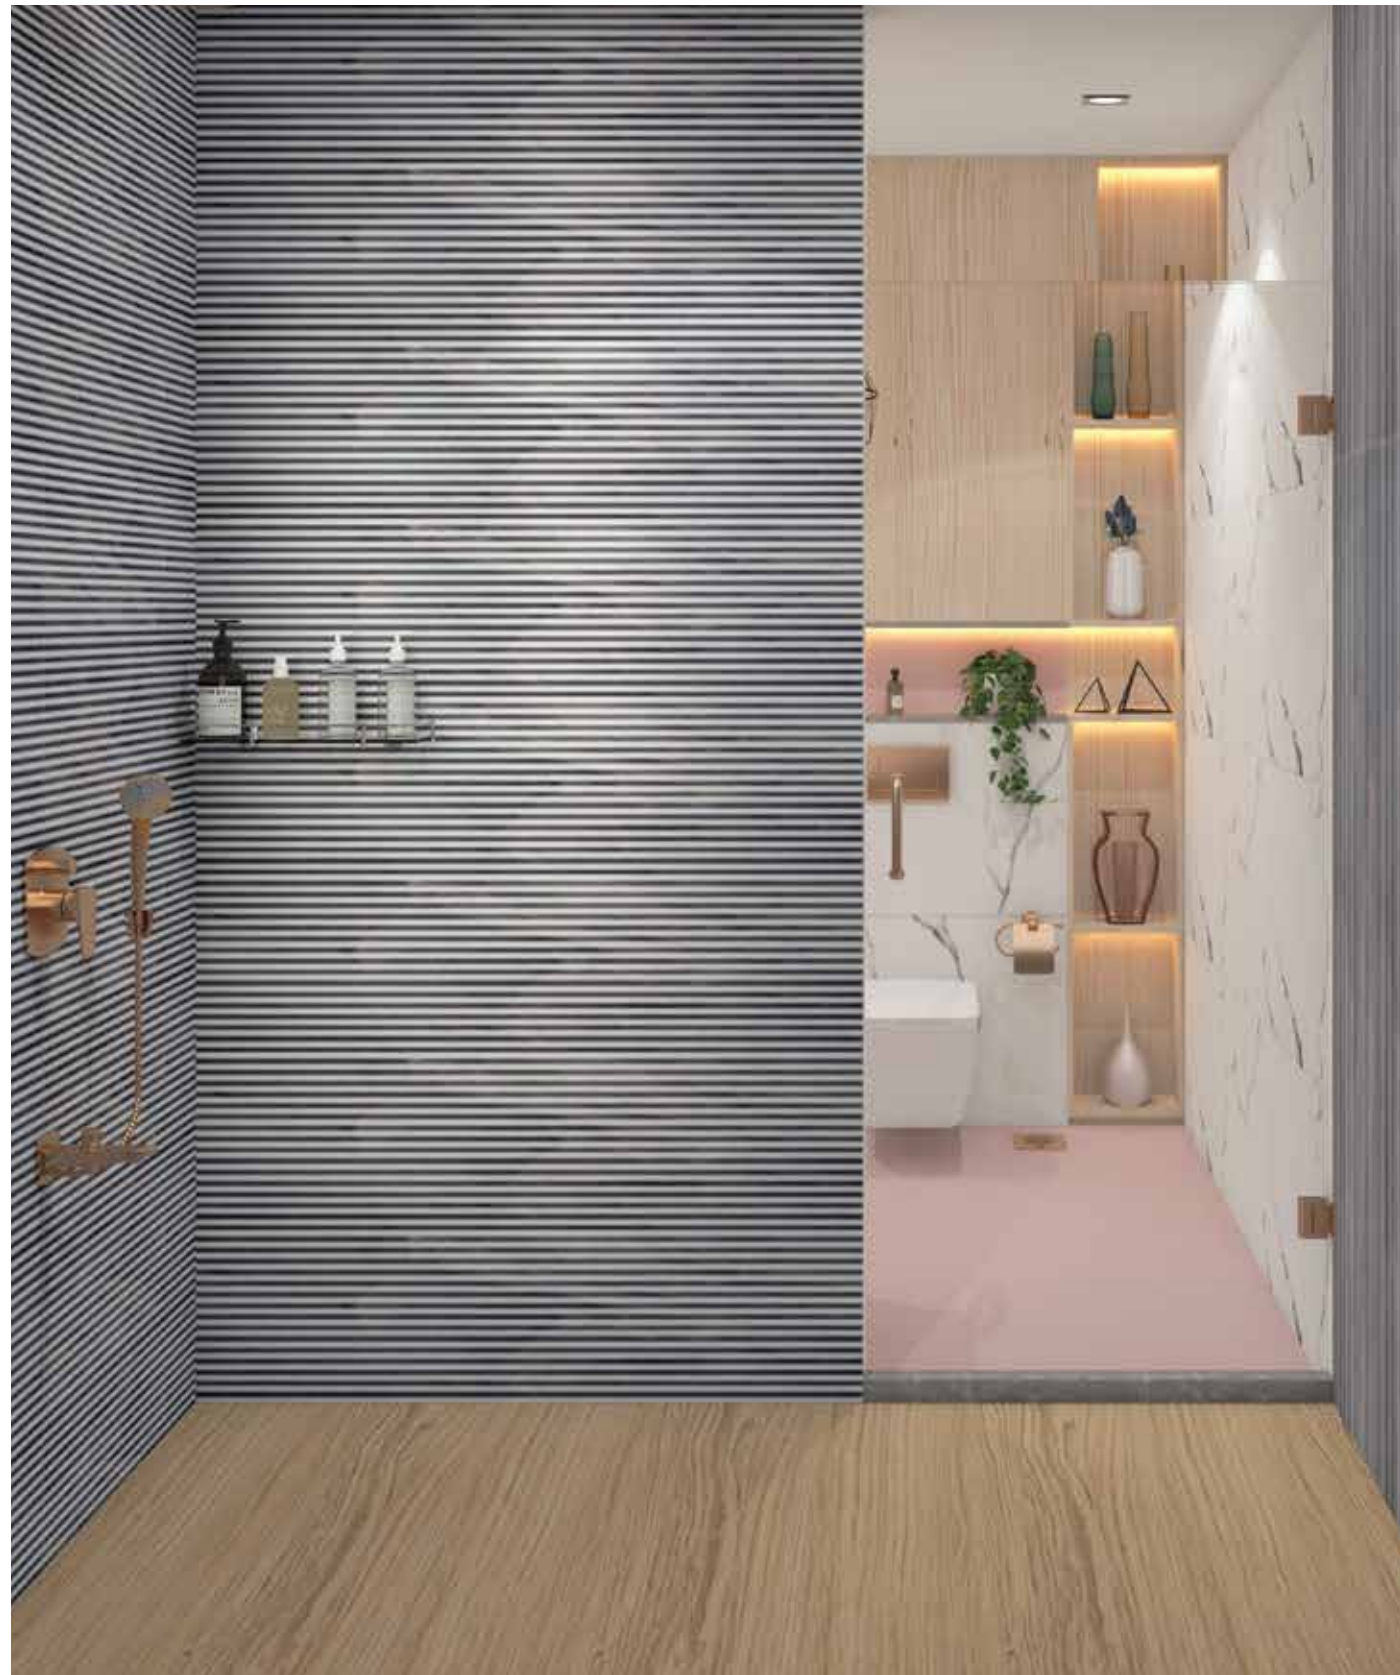

GEORGIA WHITE
SIZE: 1200x600 mm