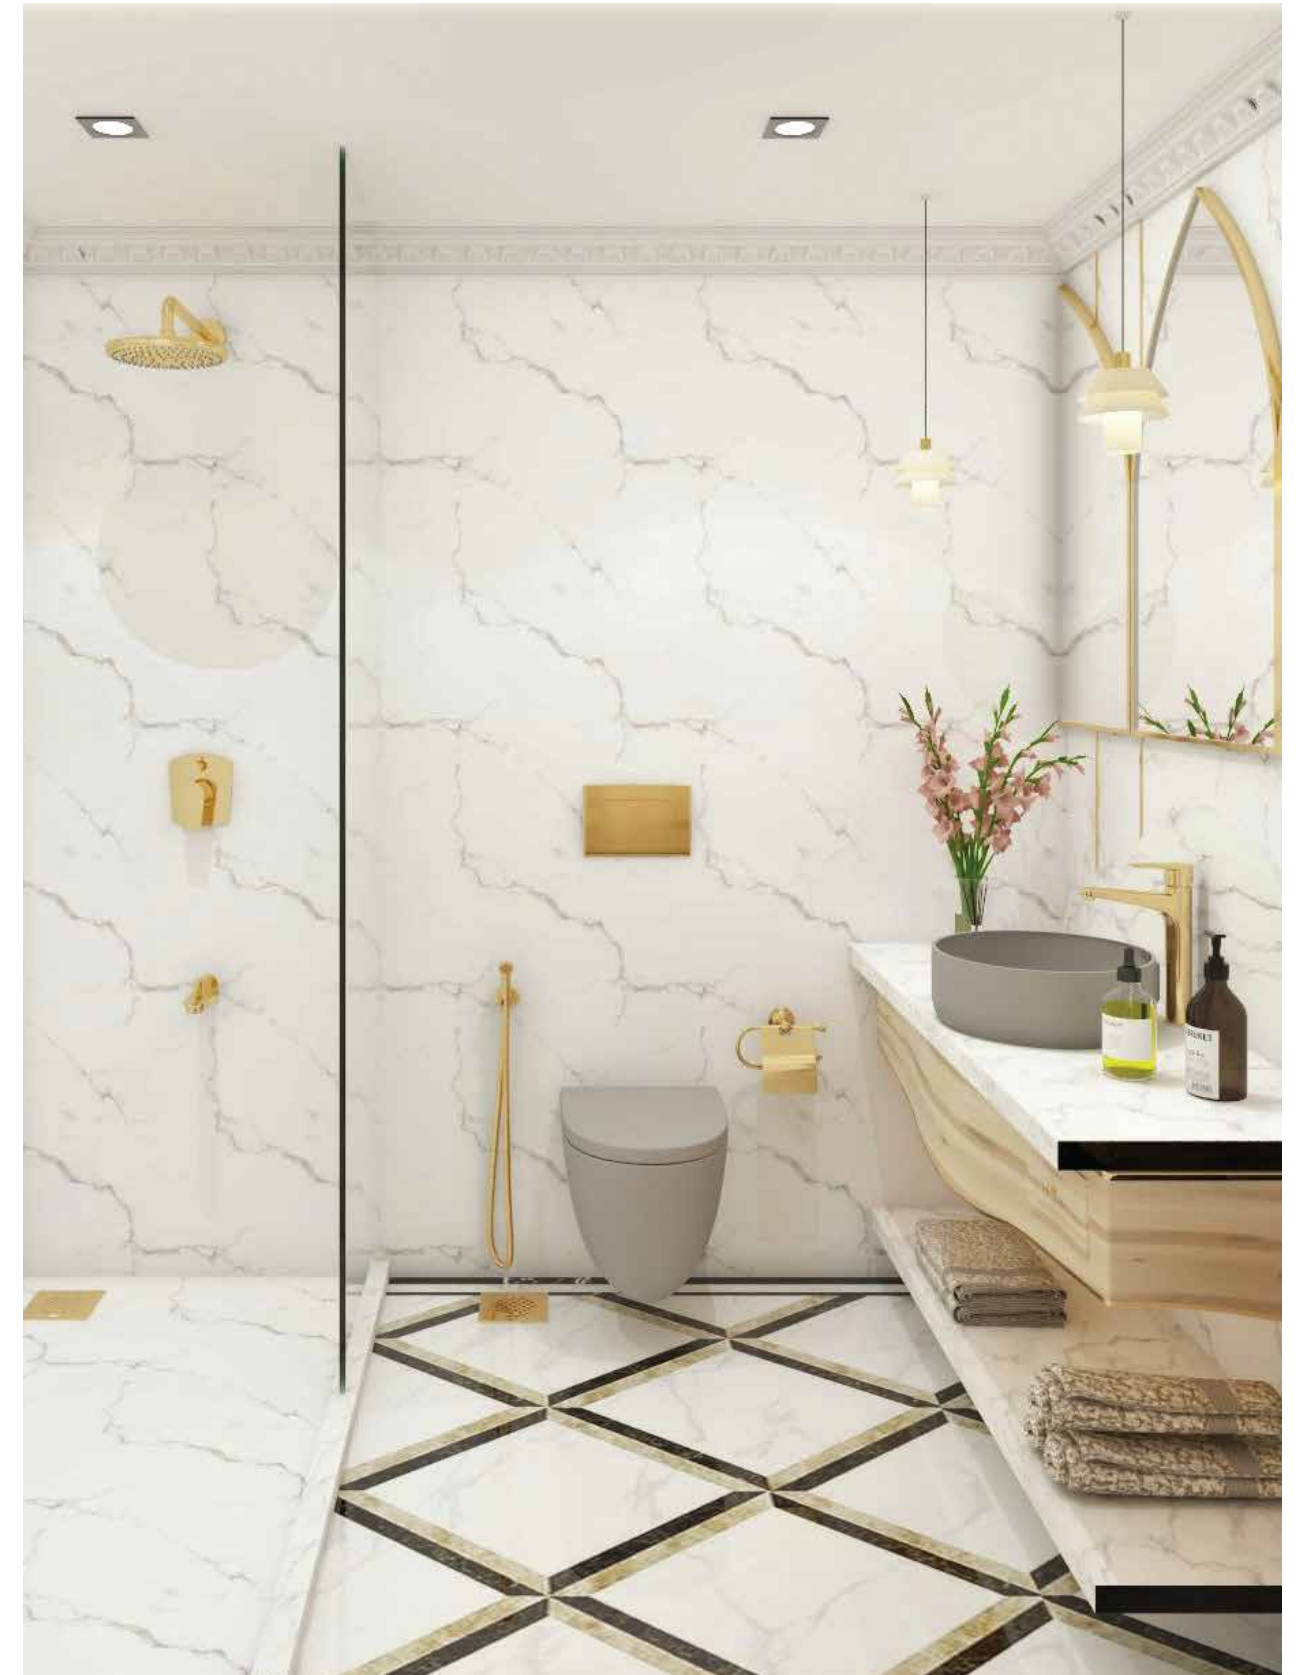

GD-AC-306
Toilet Paper Holder

GDSA105N
15 inch RFS Arm Round

AC-108
Towel Bracket (61 cm)

GDBHRD101
9 inch OHS Round

AM-120
Wall Mixer with Telephonic Shower
Arrangement Only with Crutch

GDC232N
Health Faucet

Deon UC-22-X
Under Counter Basin
(55x40x220)

Robus OP-19-S / OP-19-SB*
One Piece Closet S Trap - 230 mm
(335x660x750)

02/ Timeless Ivory

Ever beautiful whites and golds get vintage charm in this design. Ageless white marble keeps the look premium yet surprising with in a rhombus pattern. Ceiling moulding and retro hanging lights relive the vintage era while arch shaped mirrors in gold finish bring refined heritage. Gold CP fittings highlight this timeless bathroom.

MASTER BATHROOM

03/ Moroccan Whisper

This vintage design is soft sophistication with crisp white walls highlighted by bold gold. Spacious and luxurious in its look and feel, this bathroom never goes out of style. White tones are accented with gold Moroccan tiles, and golden faucets.