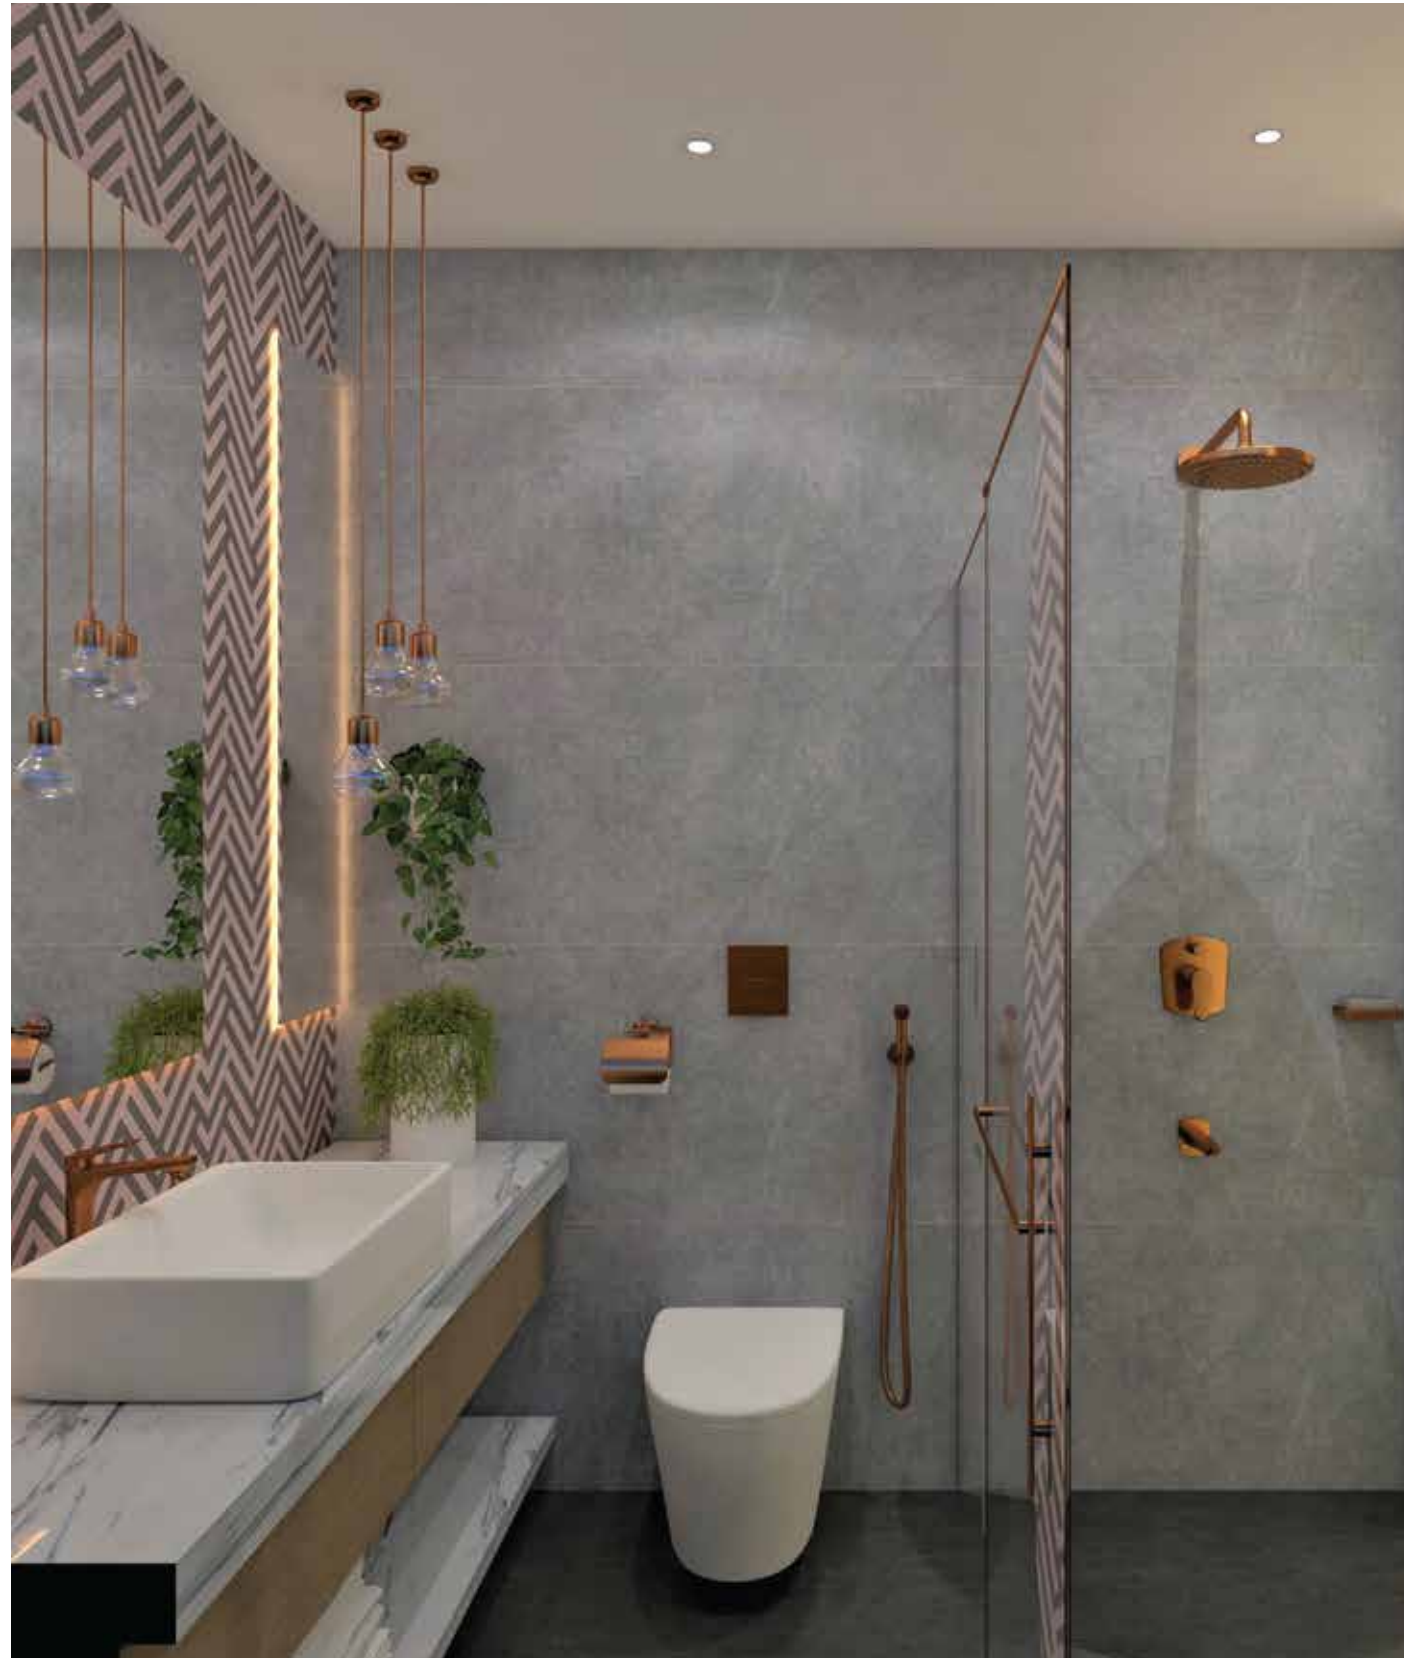

RGBHRF101
9 inch OHS Round

RGALSP101
Button Spout

RG232N
Health Faucet

RG-AC-302
Towel Ring

Maximus TT-44-X / TT-34-X
Table Top Basin
(610x350x115 mm)

WH-96-P
Wall Mounted Closure
(360x575x360 mm)

PETH101
Single Cup Holder