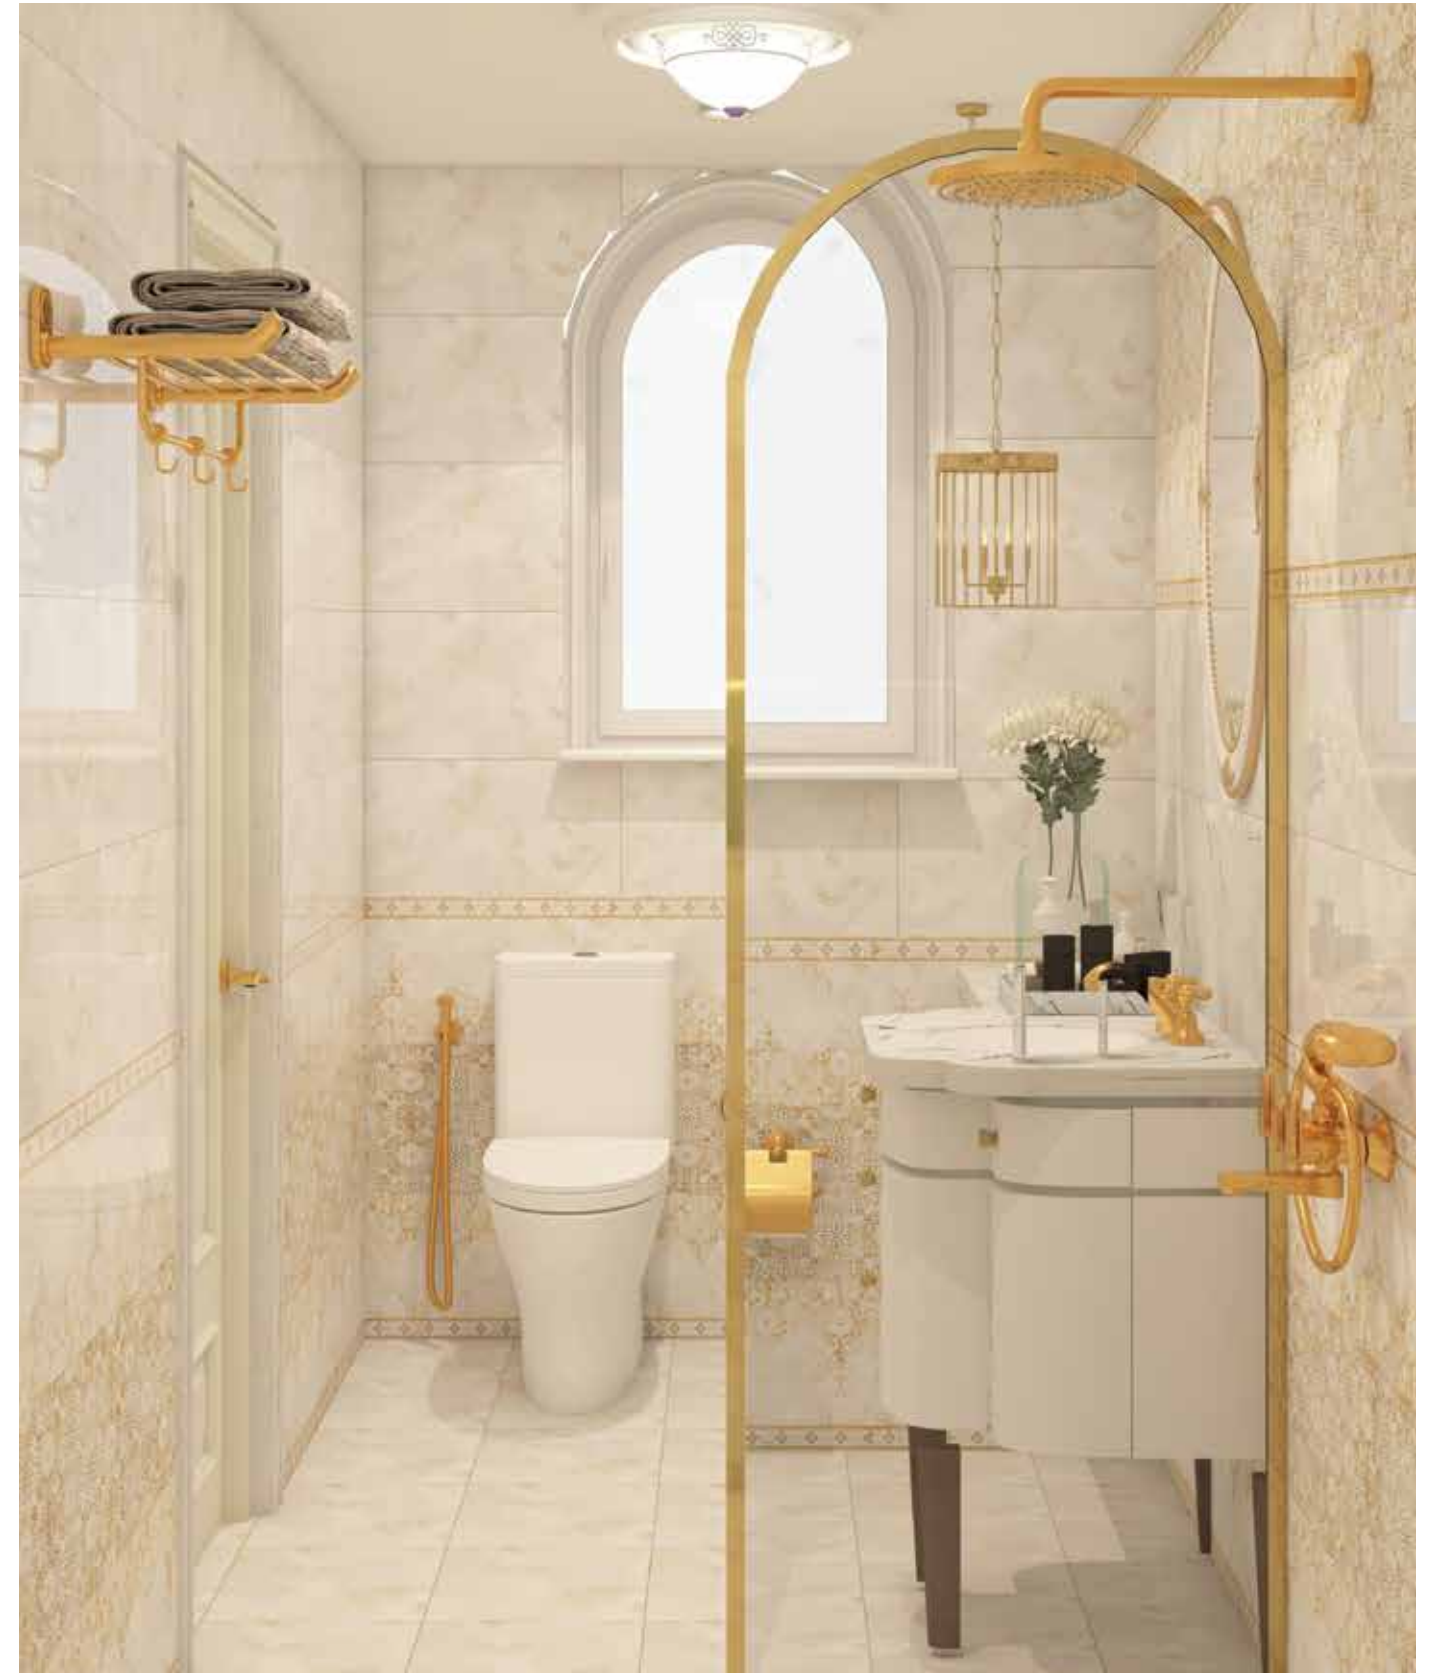

01/ Retro Glam

The classic white and gold colour scheme turns back the clock with vintage glamour. Textured tiles focus on the golden era with a rosette and retro ceiling light. While an arch-shaped fixed glass in gold finish partitions the wet and dry areas. Moulded marble, quartz and granite adorn the countertop, backsplash and vanity, highlighted with an antique mirror. Gold CP fittings add polished glamour to this bathroom.

NURIKO LIGHT
SIZE: 600x300 mm

NURIKO HL2
SIZE: 600x300 mm

NURIKO HL01 QUARTZ
SIZE: 600x300 mm

NURIKO MATT
SIZE: 300x300 mm
MIRROR: 750 MM X900 mm

101-
WHITE

APPROVED
MARBLE

V-310
3-Hole Basin Mixer without
Pop-Up Waste System

GD-AC-306
Toilet Paper Holder

GDSA105N
15 inch RFS Arm Round

AC-108
Towel Bracket (61 cm)

GDBHRD101
9 inch OHS Round

AM-120
Wall Mixer with Telephonic Shower
Arrangement Only with Crutch

GDC232N
Health Faucet