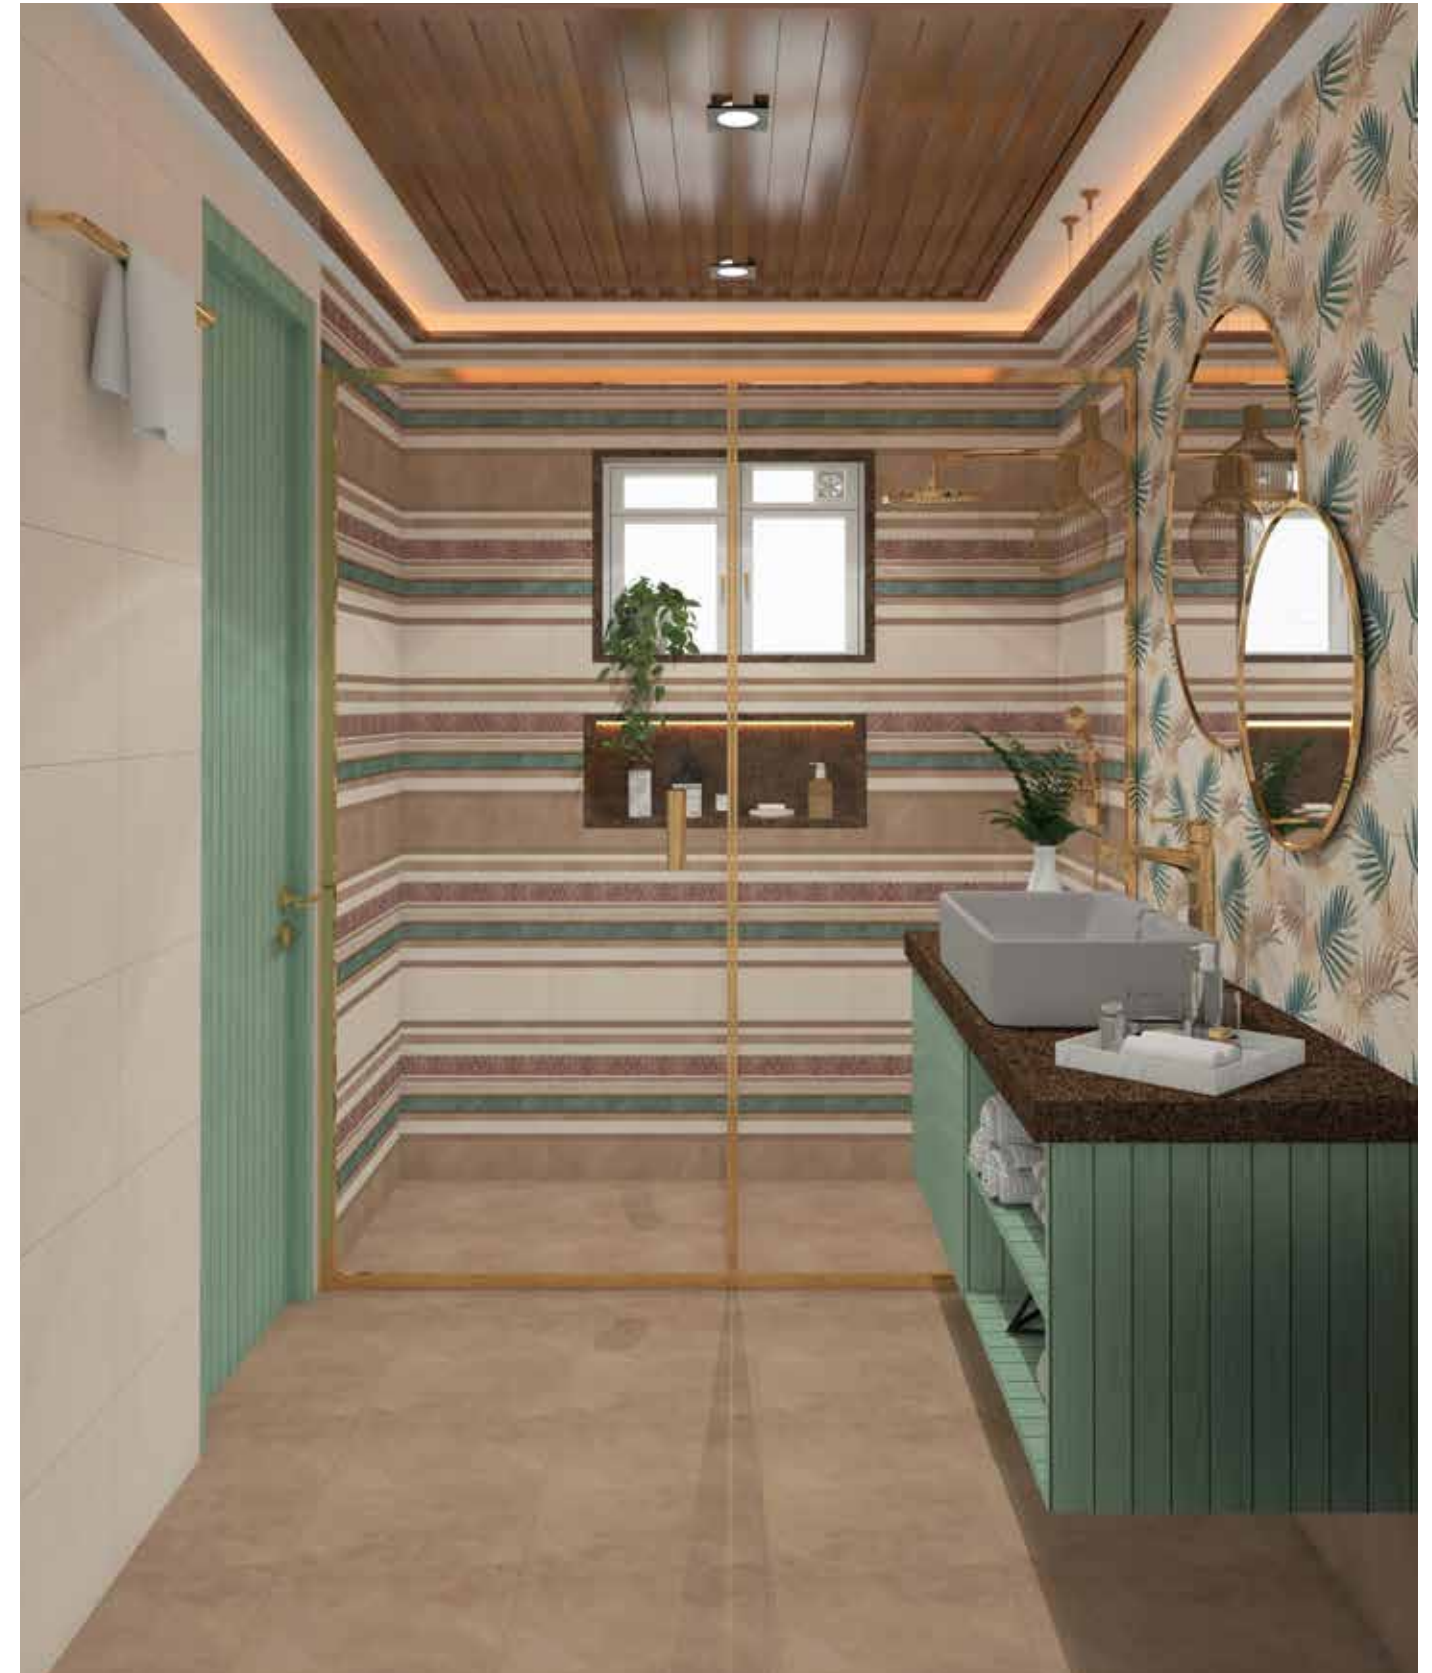

The look uses practical tiles for a city-sized bathrooms, with veneer and PU paint sheets for the vanity and door. The complementing ceiling uses a wood-like PVC plank, both reasonable and durable compared to conventional wood. Gold canvas CP fittings elevate the theme.

CUBOS HL-1
SIZE: 450x300 mm

CUBOS HL-2
SIZE: 450x300 mm

CUBOS DK
SIZE: 450x300 mm

CUBOS LT
SIZE: 450x300 mm

CUBOS DK
SIZE: 300x300 mm

DARK
BROWN QUARTZ

PAINTED VENNER
WITH 6 mm GROOVE

GDBHRF101
9 inch OHS Round