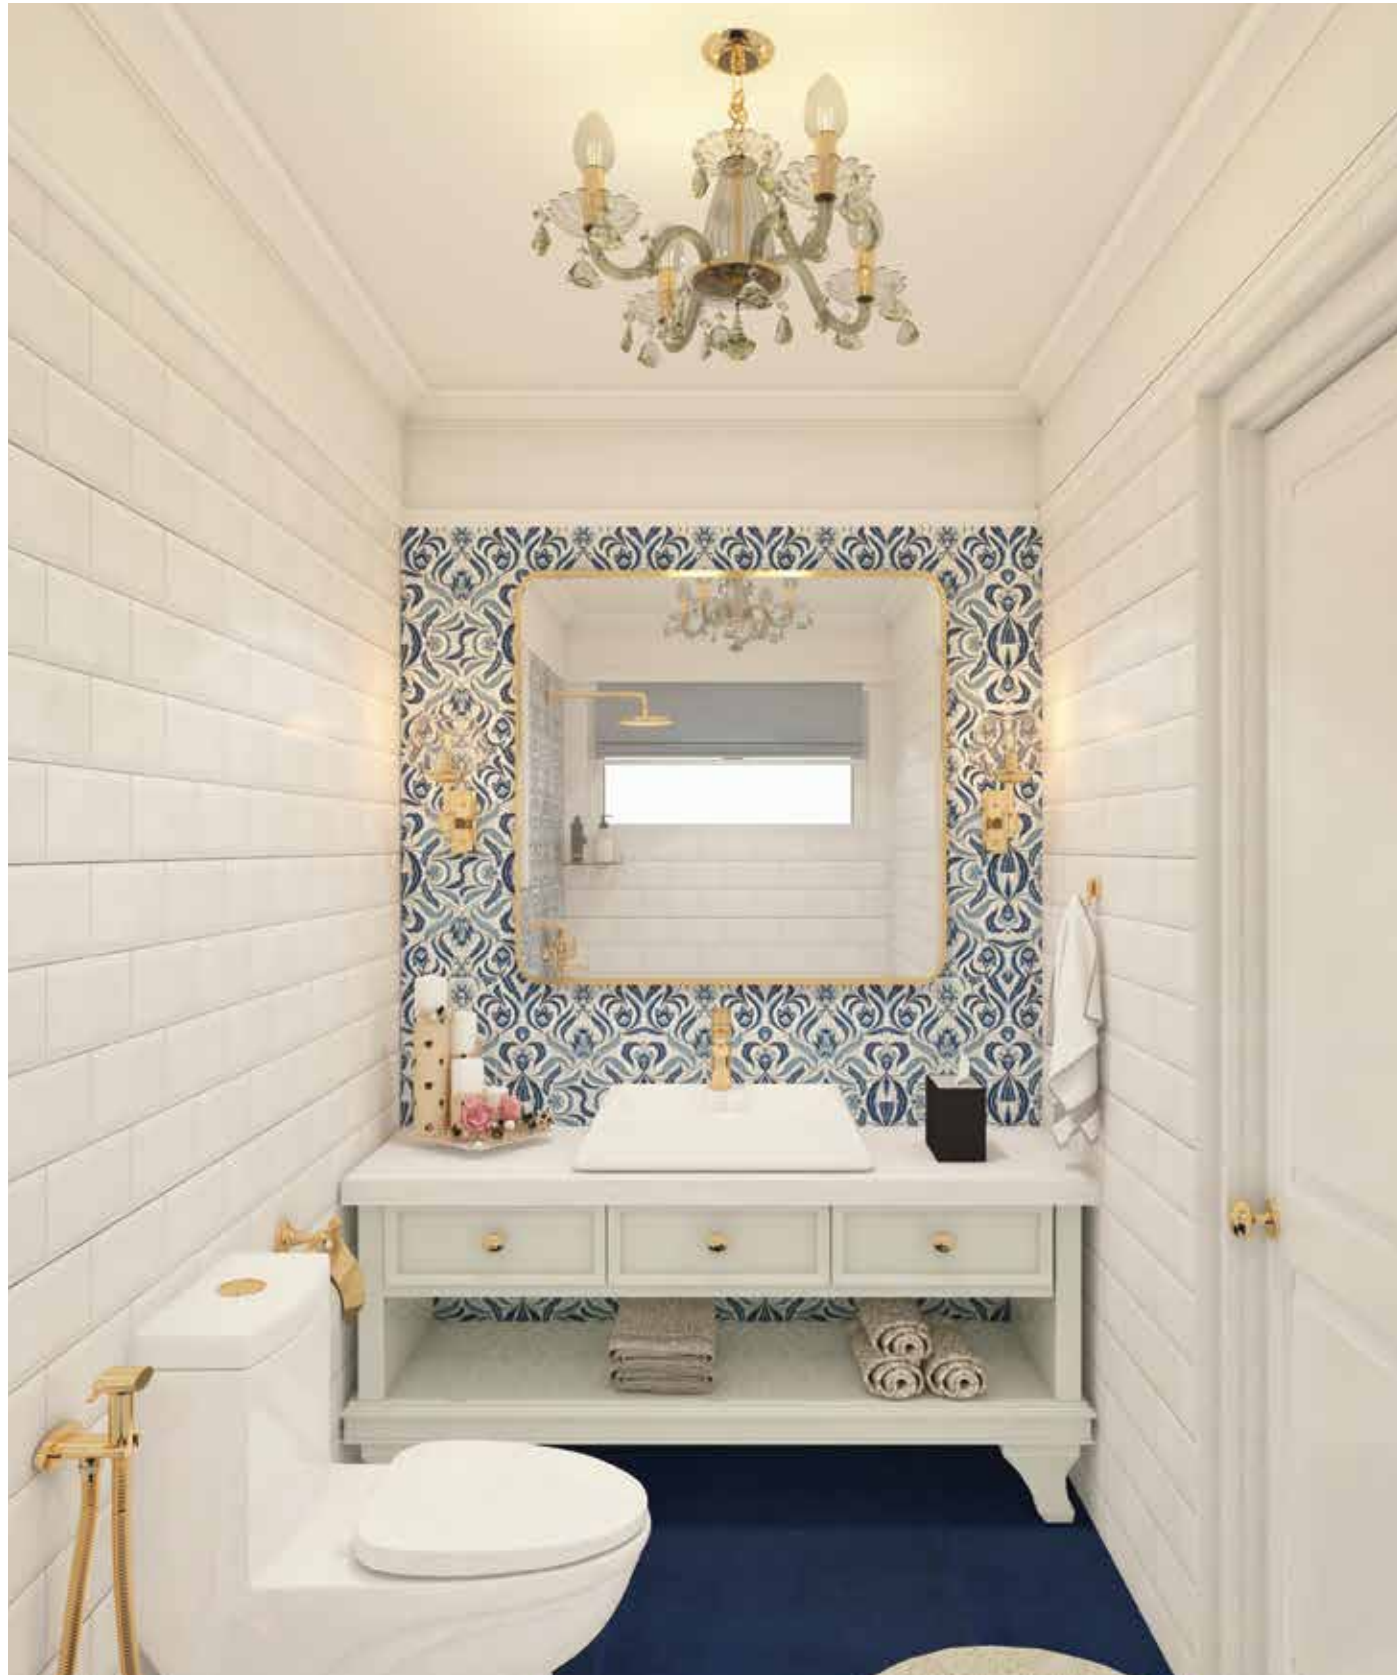

GDC232N
Health Faucet

04/ *Victorian Blues*

A twist on the vintage theme, this design uses Victorian style printed tiles in blue, which continue into the vanity. A Victorian chandelier and side lamps on the mirror enhance the artful styling. The moulding on the ceiling are reminiscent of the era while white subway tiles balance the look. Golden CP fittings and white sanitary ware team up to complete the experience.

Immerse TT-24-X
Table Top Basin
(610x410x110)

RSTS202
Hand Shower with 1.5m Flexible Hose
and Turnable Hook (130 mm diameter)
3 Flow: Normal, Massage and
Normal + Massage

PERH101N
Robe Hook
New

Subtle perfection