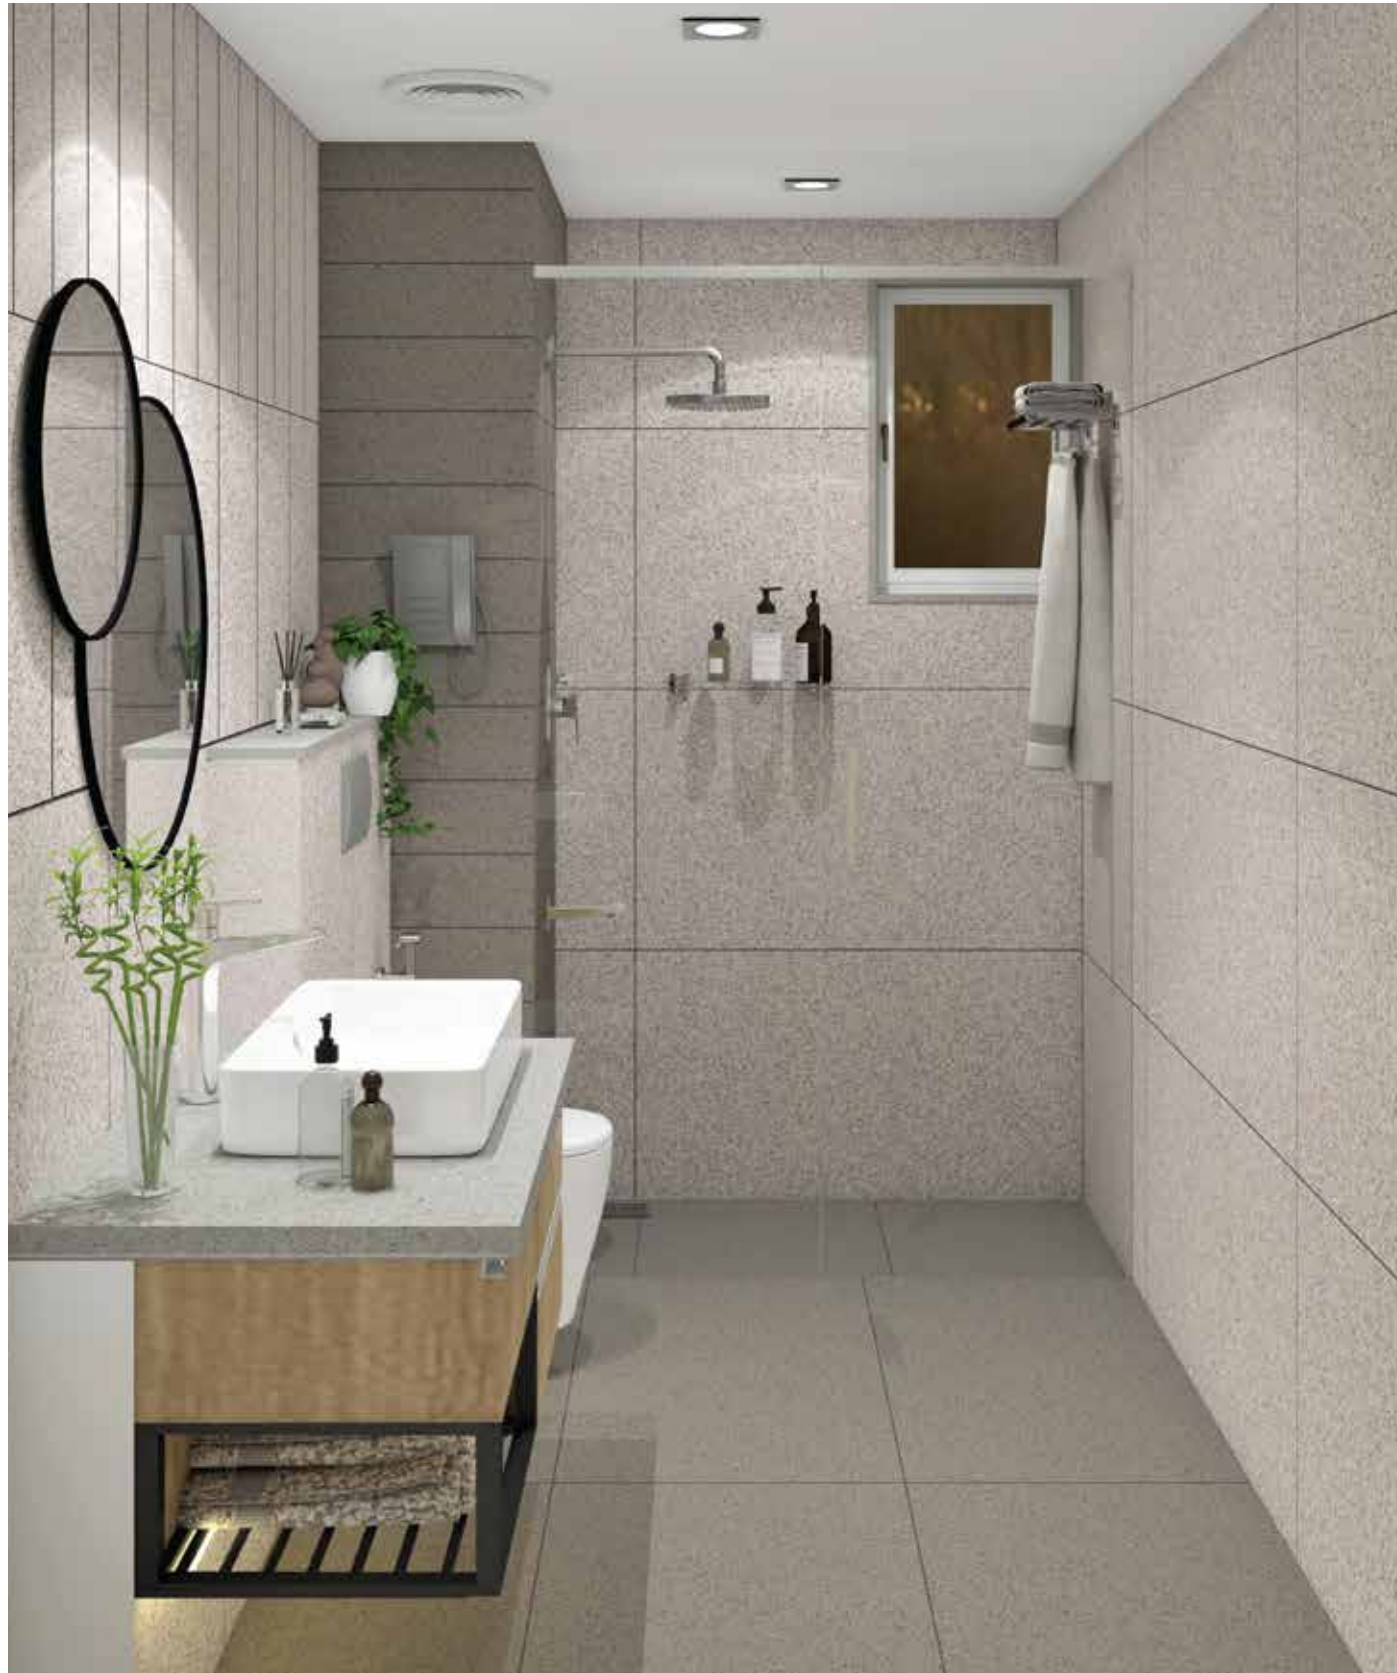

S & P RED CHILLI
SIZE: 600x1200 mm