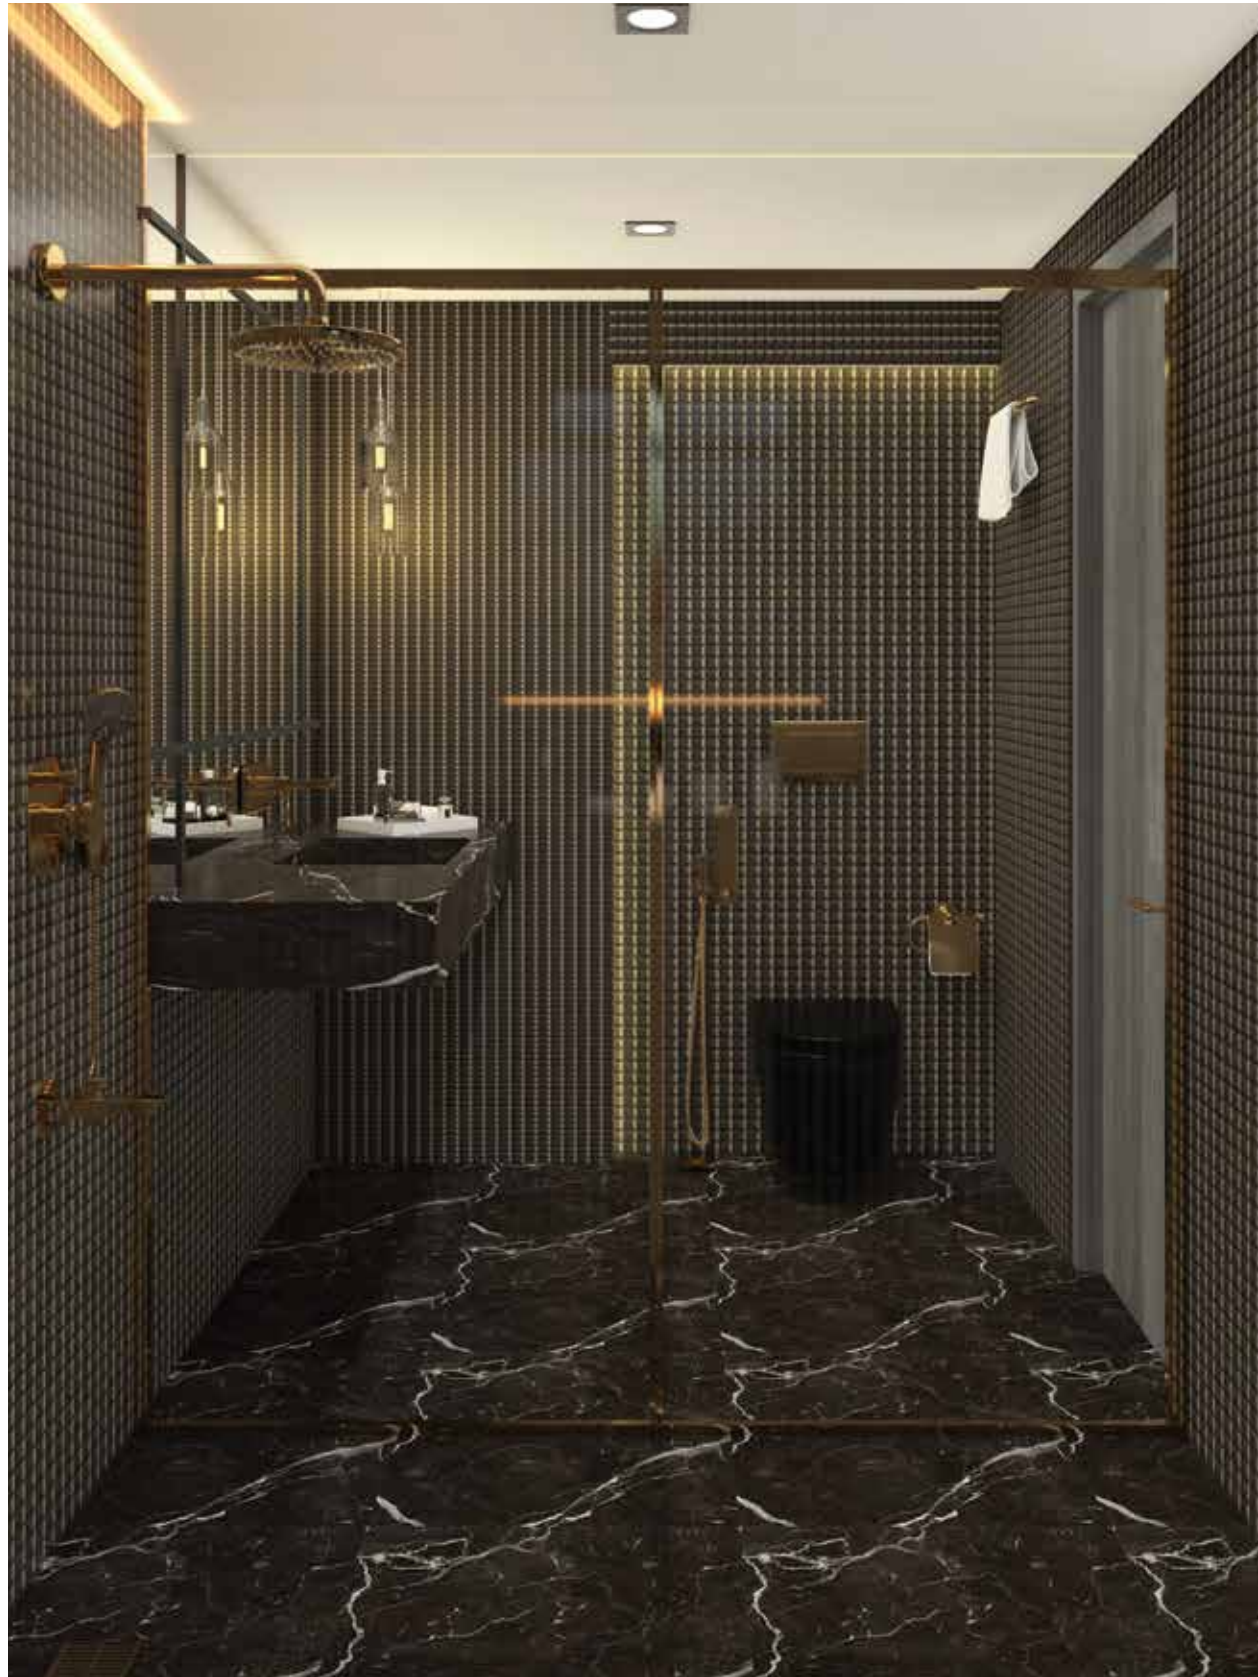

BLACK
MARBLE

GDALBM102
Single Lever Basin Mixer Extended

GDAC306
Toilet Paper Holder

GDC232N
Health Faucet

GDSA105N
15 inch RFS Arm Round

GDBHRF101
9 inch OHS Round

GDMYSP102
Button Spout

GDALDV111U
Upper SLCD HF Push

WH-92-BLK
Wall Mounted Closet - Glossy Black

GDAC302
Towel Ring

GDBHTS101
4,5 inch Hand Shower

SENIOR BATHROOM

03/ *Grey Grace*

Customised with features for security, this senior bathroom is minimalist yet aesthetically elegant with onyx tiles across the floor and walls.