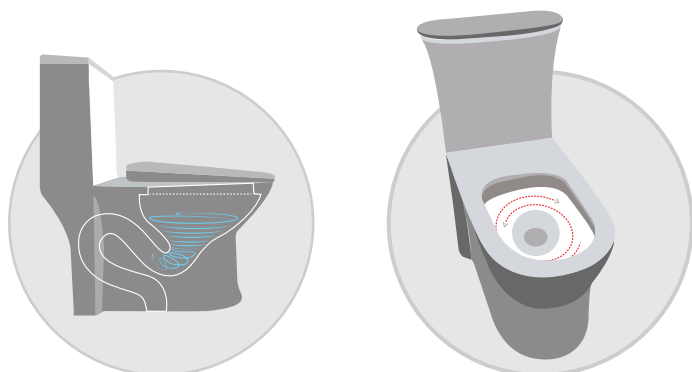

Flushing techniques that ensure that once is enough

Innovative flushing techniques like 4D flushing, siphonic flushing and tornado flushing.

Scan the QR Code to know more

Tornado Flushing

Siphonic Flushing

4D Flushing