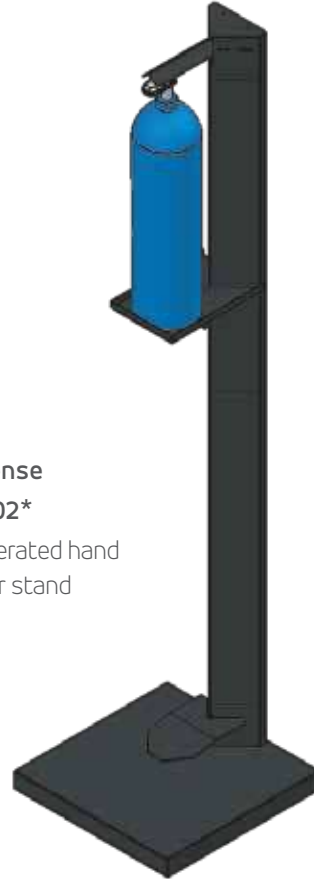

Bathsense
BHHS102*
 Foot operated hand
 sanitizer stand
 ₹ 2125

Bathsense
CLF0101
 Foot operated taps
 (Complete set)
 ₹ 2580
 Also available
 as only valve **CLF0101U**
 ₹ 1000

TOUCHLESS ONE PIECE CLOSET