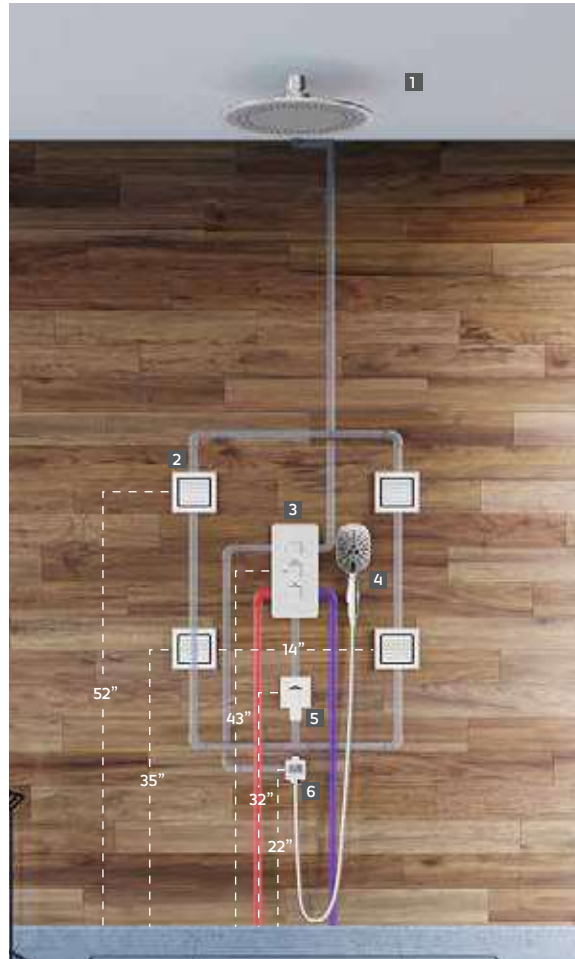

BEST PERFORMANCE AND FUNCTIONALITY.

- **1**
  RSRF421
  200 mm rainfall shower
  with double jets
  ₹ 4945
- **2**
  BSBJ202
  Square Brass body shower
  ₹ 5800
- **3**
  RETB103 + BSTU101
  Thermostatic body + Upper
  ₹ 17500
- **4**
  RSTS102
  Hand shower with 1.5 m
  flexible hose and hook
  ₹ 2800
- **5**
  B2CC102 + MACU101
  CSC + Upper
  ₹ 2160
- **6**
  MASP102S
  Bathtub spout with button
  arrangement
  ₹ 3080

- **1**
  BSCS101
  Stainless steel ceiling shower,
  with two-flow function
  ₹ 34000
- **2**
  RSTS102
  Hand shower with 1.5 m
  flexible hose and hook
  ₹ 2800
- **3**
  B2DV203
  3 outlet concealed diverter body
  ₹ 5000
- **4**
  AHDV203U
  Aloha upper for 3 outlet
  concealed diverter body
  ₹ 3350
- **5**
  MASP102S
  Bathtub spout with button
  arrangement
  ₹ 3080