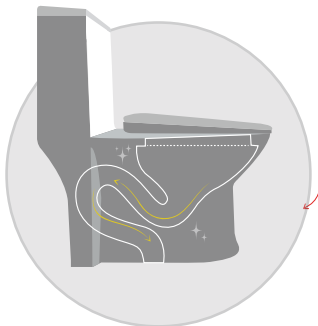

Innovative flushing techniques like 4D flushing, siphonic flushing and tornado flushing.

Scan the QR Code to know more

Tornado Flushing

Siphonic Flushing

4D Flushing

SANWARE FEATURES

Blind Installation

Completely concealed without any side hole for a seamless, elegant-looking bathroom.

Click release seat cover

Click release UF seat cover ensures easier cleaning.

Glazed trap for improved flushing

This type of trapway allows a smoother exit path for water and waste, thus reducing the number of dreaded clogs that toilets experience.