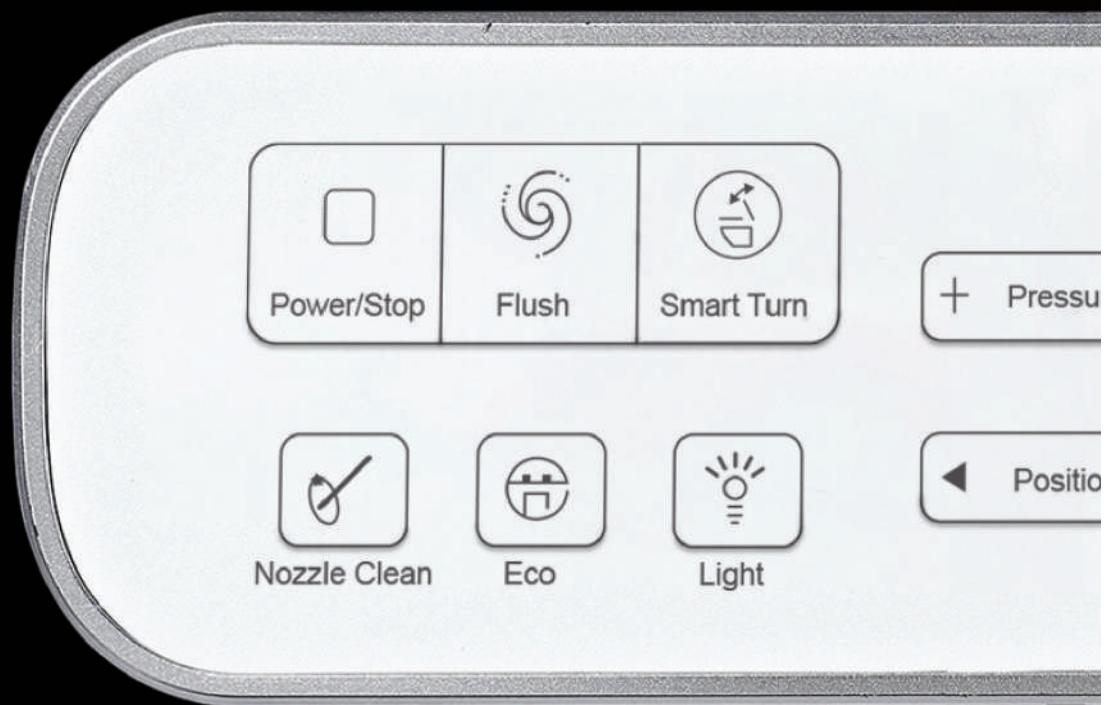

bathsense  
asianpaints

**A LOVELY  
TRANQUIL  
VIBE OF  
CONVENIENCE,  
COMFORT  
AND LUXURY.**

---

DISCOVER THE  
NEW-AGE CLOSET FOR  
YOUR BATHROOM.

NEOCONTROL  
— SMART WATER CLOSET —

# PRESENTING CLOSETS THAT REDEFINE YOUR INNER BEING.

---

OWN YOUR SPACES WITH  
BATHSENSE PIECES. EVER  
WONDERED ABOUT A  
CLOSET AS ADVANCED AS  
SMARTPHONES?  
PRESENTING A CLOSET  
THAT IS DESIGNED TO GIVE  
NOT JUST A LUXURIOUS  
TOUCH BUT ALSO PROVIDE  
NEXT-LEVEL HYGIENE,  
COMFORT, AND  
CONVENIENCE.  
PRESENTING THE  
NEOCONTROL SMART  
WATER CLOSET.

**FEATURES UNLIMITED**

---

DIVE INTO THE LUXURIES OF THE HIGHLY  
ADVANCED NEOCONTROL SMART WATER  
CLOSET AT THE TOUCH OF A BUTTON.  
THE REMOTE-CONTROLLED MECHANISM  
GIVES YOU COMPLETE CONTROL OVER ITS  
EVERY FEATURE THAT UNLOCKS A NEW  
LEVEL OF EXCELLENCE, LUXURY AND  
MAGNIFICENCE.