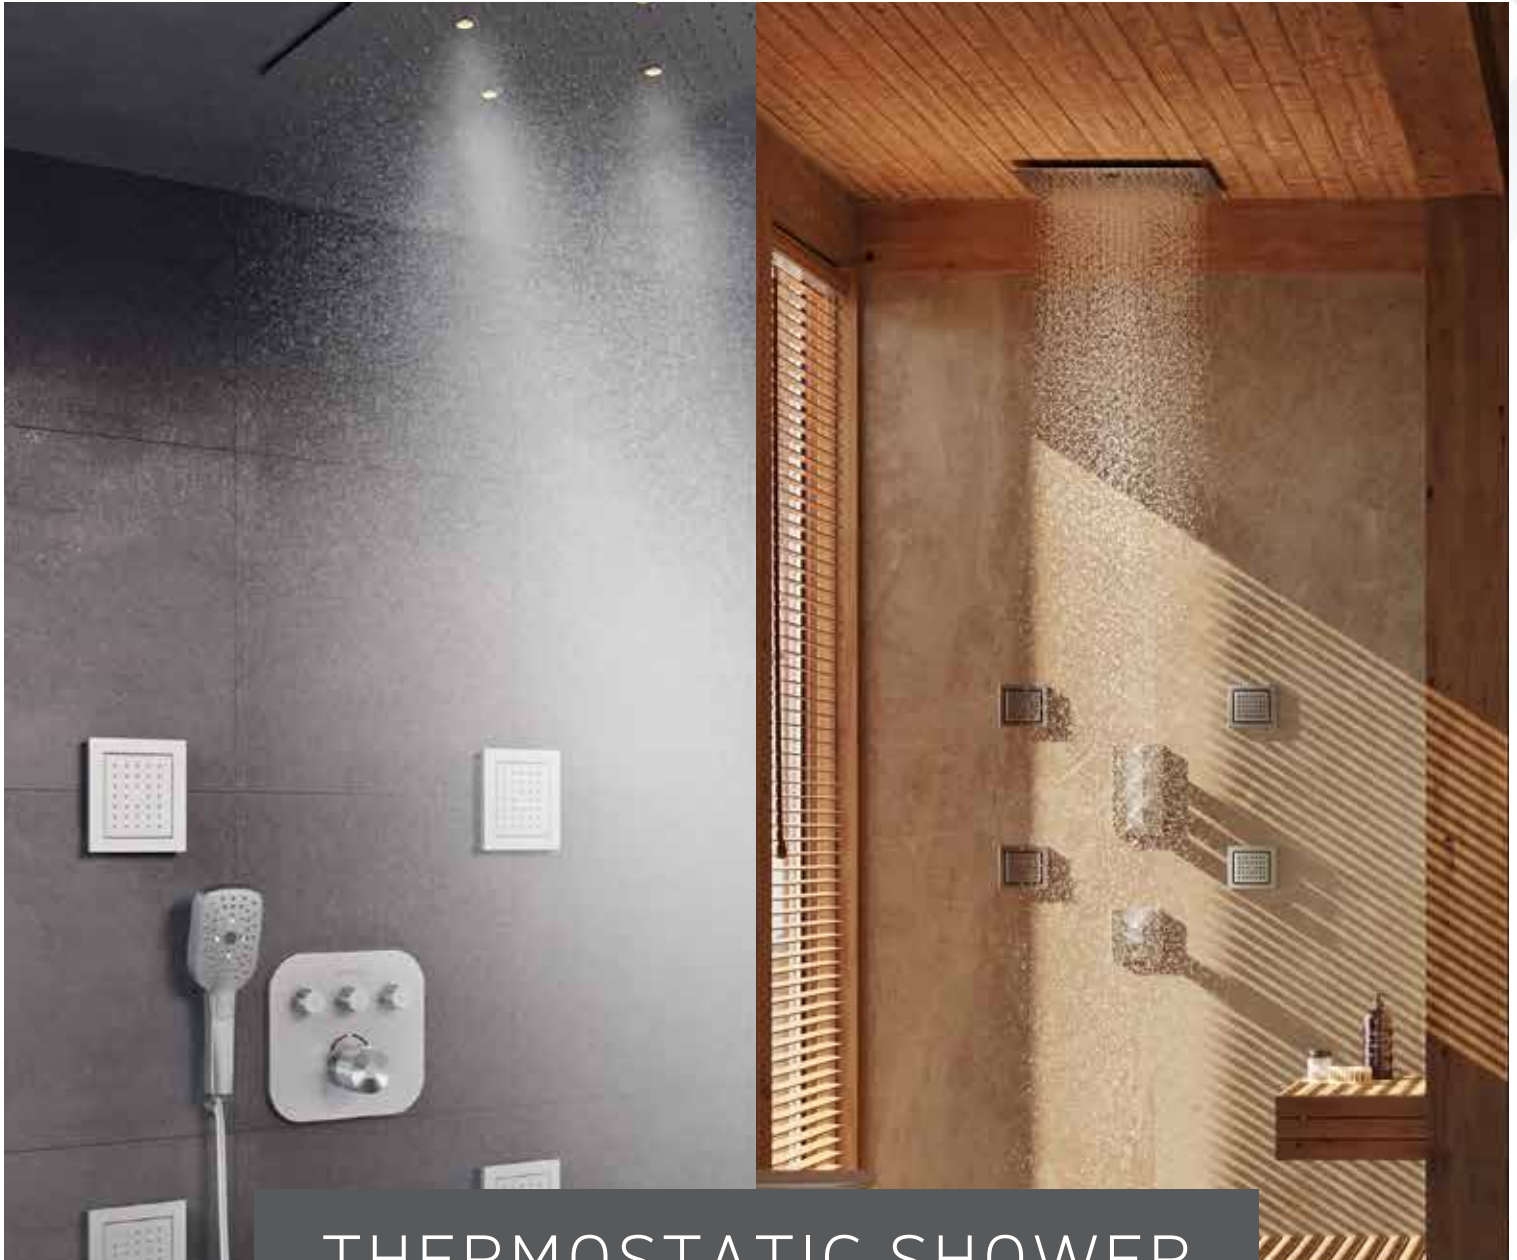

DISP101
PLAIN BATH SPT
MRP: ₹6,800

DIDV101
SLCD FOR BASIN SPOUT
MRP: ₹15,000

DIFV101
UPPER DUAL FV
COMPATIBLE WITH E251K
AND E251R
MRP: ₹2,600

DICU101
UPPER CSC
COMPATIBLE WITH B2CC101
AND B2CC102
MRP: ₹2,860

DIBM103
SLBM EB W/O PWS
LENGTH OF SPOUT : 5.4 INCHES
HEIGHT OF AERATOR : 9.7 INCHES
MRP: ₹15,750

THERMOSTATIC SHOWER

It is always better when temperatures are consistent, even when you are taking a bath. That is why we have designed thermostatic showers that are truly comfortable, easy to operate and give you the ability to regulate the flow whenever needed.

Set desired temperature

Control over multiple shower options

Elegant and minimalist design

Advanced engineering and superlative performance

Metal upper plate and handle for quality and endurance

Cartridge auto-off in case of cold water failure