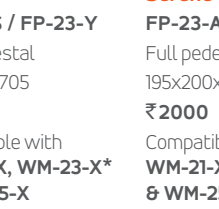

Maximus
HP-32-X
Half pedestal
225x260x310
₹1650
Compatible with WM-32-X
₹1850