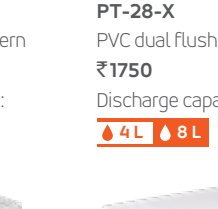

Robus SFS
PT-29-X
PVC single flush cistern
210x270x360
₹1850
Discharge capacity: 8 L

Robus SFS
PT-29-X
PVC single flush cistern
210x270x360
₹1850
Discharge capacity: 8 L