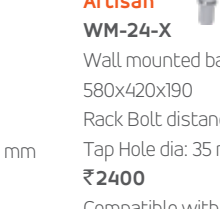

WALL MOUNTED BASINS & PEDESTALS

Deon
WM-27-X
Wall mounted basin
475x375x185
Rack Bolt distance: 175 mm
Tap Hole dia: 30 mm
₹1650