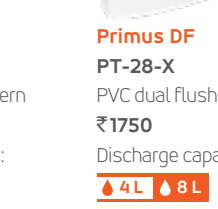

Robus SFS
PT-29-X
PVC single flush cistern
210x270x360
₹1850
Discharge capacity: 8 L

Robus SFS
PT-29-X
PVC single flush cistern
210x270x360
₹1850
Discharge capacity: 8 L