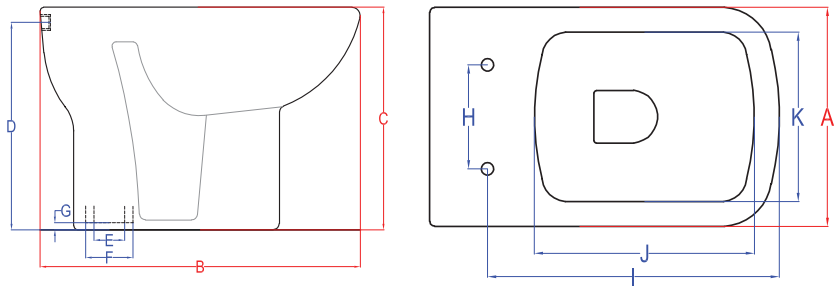

Sirius

ECS-25-S

Back to Wall
European Water
Closet - S trap

A	B	C	D	E	F	G	H	I	J	K
350	445	410	350	80	100	25	165	455	340	250