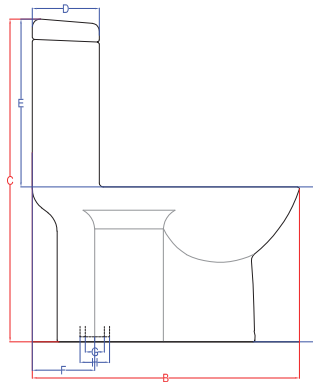

### OP-30-S

One Piece Closet  
S Trap - 225 mm  
(Compatible with  
9 inch trap)

With Siphonic  
Flushing

A	B	C	D	E	F	G	H	I	J	K	L	M
360	660	760	150	370	225	55	80	390	260	460	355	140