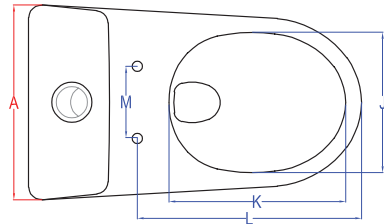

### OP-30-S

One Piece Closet  
S Trap - 225 mm  
(Compatible with  
9 inch trap)

With Siphonic  
Flushing

A	B	C	D	E	F	G	H	I	J	K	L	M
360	660	760	150	370	225	55	80	390	260	460	355	140