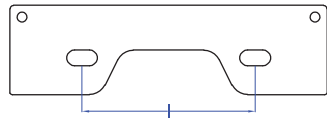

Deon

TT-22-X

Table Top Basin

**Can also be used as
wall mounted**

A	B	C	D	E	F	G	H	I
460	360	135	170	45	100	350	35	210