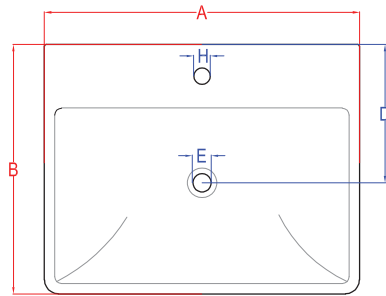

Deon

TT-22-X

Table Top Basin

**Can also be used as
wall mounted**

A	B	C	D	E	F	G	H	I
460	360	135	170	45	100	350	35	210