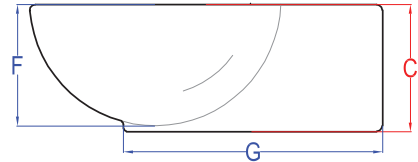

**Contemporary**

**TT-23-X**

Table Top Basin

**Can also be used as  
wall mounted**

A	B	C	D	E	F	G	H	I
570	400	130	240	45	110	340	35	150