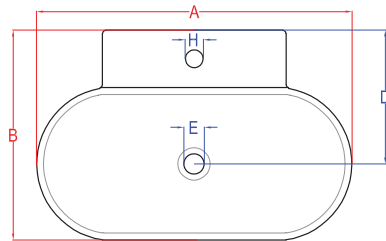

**Contemporary**

**TT-23-X**

Table Top Basin

**Can also be used as  
wall mounted**

A	B	C	D	E	F	G	H	I
570	400	130	240	45	110	340	35	150