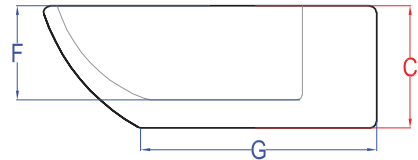

Sirius

TT-27-X

Table Top Basin

**Can also be used as
wall mounted**

| A | B | C | D | E | F | G | H | I |
|-----|-----|-----|-----|----|----|-----|----|-----|
| 460 | 370 | 140 | 160 | 45 | 80 | 270 | 35 | 180 |