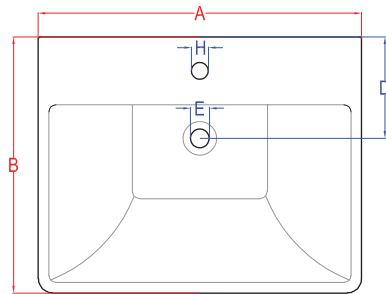

Sirius

TT-27-X

Table Top Basin

**Can also be used as
wall mounted**

| A | B | C | D | E | F | G | H | I |
|-----|-----|-----|-----|----|----|-----|----|-----|
| 460 | 370 | 140 | 160 | 45 | 80 | 270 | 35 | 180 |