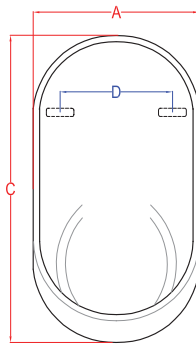

## Deon UR

UR-21-L

Flat back

Urinal-Large

Front view

Side view

A	B	C	D	E	F	G
385	320	615	260	110	110	50