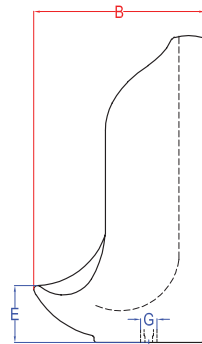

## Deon UR

UR-21-L

Flat back

Urinal-Large

Front view

Side view

A	B	C	D	E	F	G
385	320	615	260	110	110	50