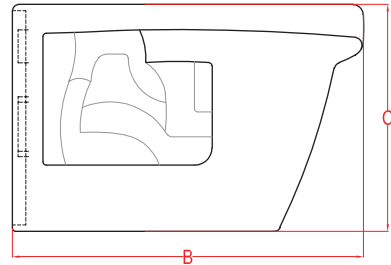

Maximus

WH-27-P

Wall Mounted Closet

With Rimless
Tornado Flushing

A	B	C	D	E	F	G	H	I	J	K	L	M	N
350	545	355	275	450	330	160	178	177	140	100	85	195	55