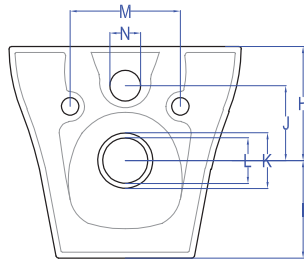

Maximus

WH-27-P

Wall Mounted Closet

With Rimless
Tornado Flushing

A	B	C	D	E	F	G	H	I	J	K	L	M	N
350	545	355	275	450	330	160	178	177	140	100	85	195	55