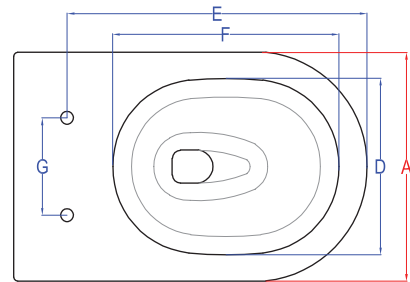

Maximus

WH-27-P

Wall Mounted Closet

With Rimless
Tornado Flushing

A	B	C	D	E	F	G	H	I	J	K	L	M	N
350	545	355	275	450	330	160	178	177	140	100	85	195	55