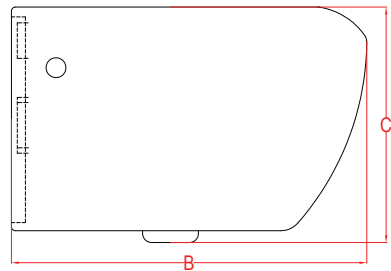

**Timeless**

**WH-95-P**

Wall Mounted Closet

Available in UF  
Feather  
Close Seat Covers.

A	B	C	D	E	F	G	H	I	J	K	L	M	N
370	555	370	260	460	330	165	190	190	150	100	80	180	60