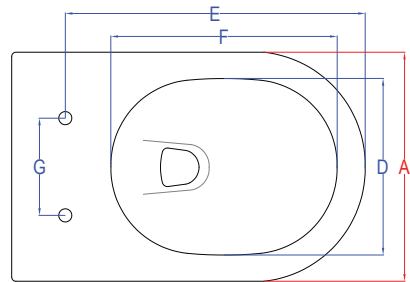

**Timeless**

**WH-95-P**

Wall Mounted Closet

Available in UF  
Feather  
Close Seat Covers.

A	B	C	D	E	F	G	H	I	J	K	L	M	N
370	555	370	260	460	330	165	190	190	150	100	80	180	60