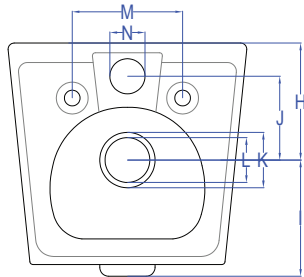

**Timeless**

**WH-95-P**

Wall Mounted Closet

Available in UF  
Feather  
Close Seat Covers.

A	B	C	D	E	F	G	H	I	J	K	L	M	N
370	555	370	260	460	330	165	190	190	150	100	80	180	60