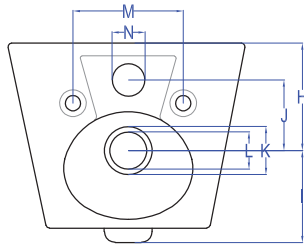

**Infinite**

**WH-96-P**

Wall Mounted Closet

Available in UF  
Feather  
Close Seat Covers.

A	B	C	D	E	F	G	H	I	J	K	L	M	N
360	575	360	245	460	340	150	180	180	130	100	80	180	60