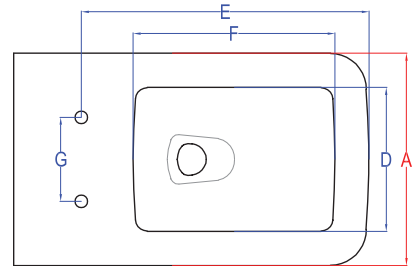

**Infinite**

**WH-96-P**

Wall Mounted Closet

Available in UF  
Feather  
Close Seat Covers.

A	B	C	D	E	F	G	H	I	J	K	L	M	N
360	575	360	245	460	340	150	180	180	130	100	80	180	60