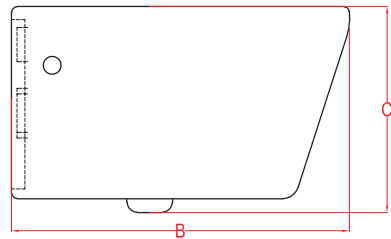

**Infinite**

**WH-96-P**

Wall Mounted Closet

Available in UF  
Feather  
Close Seat Covers.

A	B	C	D	E	F	G	H	I	J	K	L	M	N
360	575	360	245	460	340	150	180	180	130	100	80	180	60