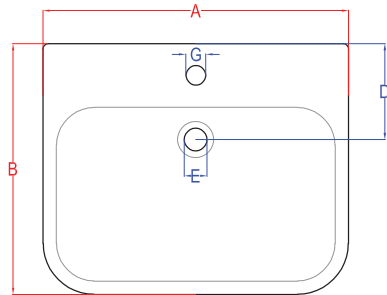

Mystic

WM-25-X

Wall Hung Basin

A	B	C	D	E	F	G	H
560	460	180	180	45	130	35	240