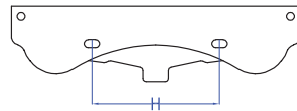

Mystic

WM-25-X

Wall Hung Basin

A	B	C	D	E	F	G	H
560	460	180	180	45	130	35	240