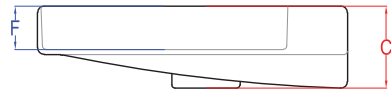

Mystic

WM-25-X

Wall Hung Basin

A	B	C	D	E	F	G	H
560	460	180	180	45	130	35	240