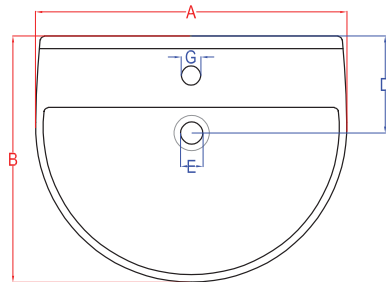

Primus

WM-30-X

Wall Hung Basin

A	B	C	D	E	F	G	H
440	340	190	160	45	130	35	200