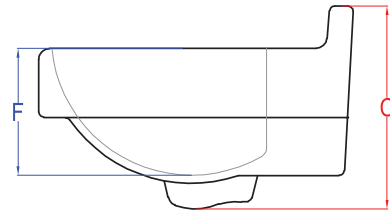

Primus

WM-30-X

Wall Hung Basin

A	B	C	D	E	F	G	H
440	340	190	160	45	130	35	200