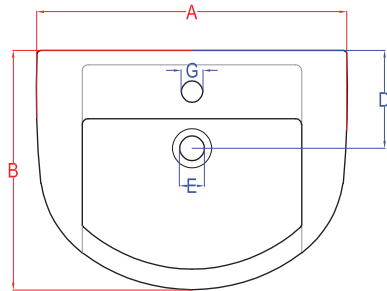

Deon

WM-27-X

Wall Hung Basin

A	B	C	D	E	F	G	H
475	375	185	175	45	130	35	190