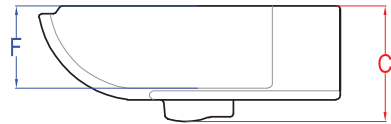

Deon

WM-27-X

Wall Hung Basin

A	B	C	D	E	F	G	H
475	375	185	175	45	130	35	190