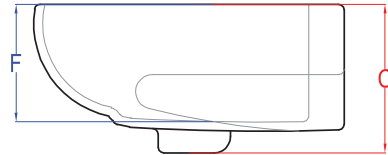

Contemporary
WM-28-X
Wall Hung Basin

A	B	C	D	E	F	G	H
525	435	225	180	45	160	35	220