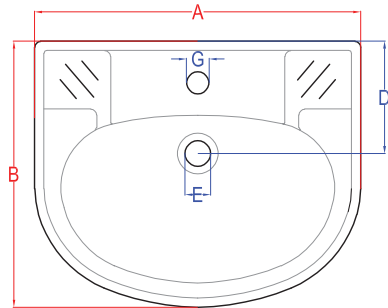

Contemporary
WM-28-X
Wall Hung Basin

A	B	C	D	E	F	G	H
525	435	225	180	45	160	35	220