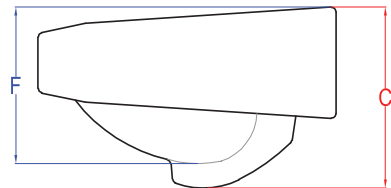

**Trend**

**WM-26-X**

Wall Hung Basin

**Also available  
with left punch  
hole variant as  
WM-26-L**

A	B	C	D	E	F	H
455	320	205	120	45	140	220