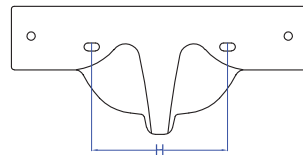

**Trend**

**WM-26-X**

Wall Hung Basin

**Also available  
with left punch  
hole variant as  
WM-26-L**

A	B	C	D	E	F	H
455	320	205	120	45	140	220