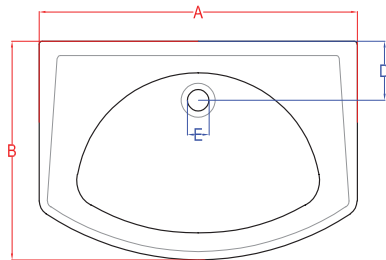

**Trend**

**WM-26-X**

Wall Hung Basin

**Also available  
with left punch  
hole variant as  
WM-26-L**

A	B	C	D	E	F	H
455	320	205	120	45	140	220